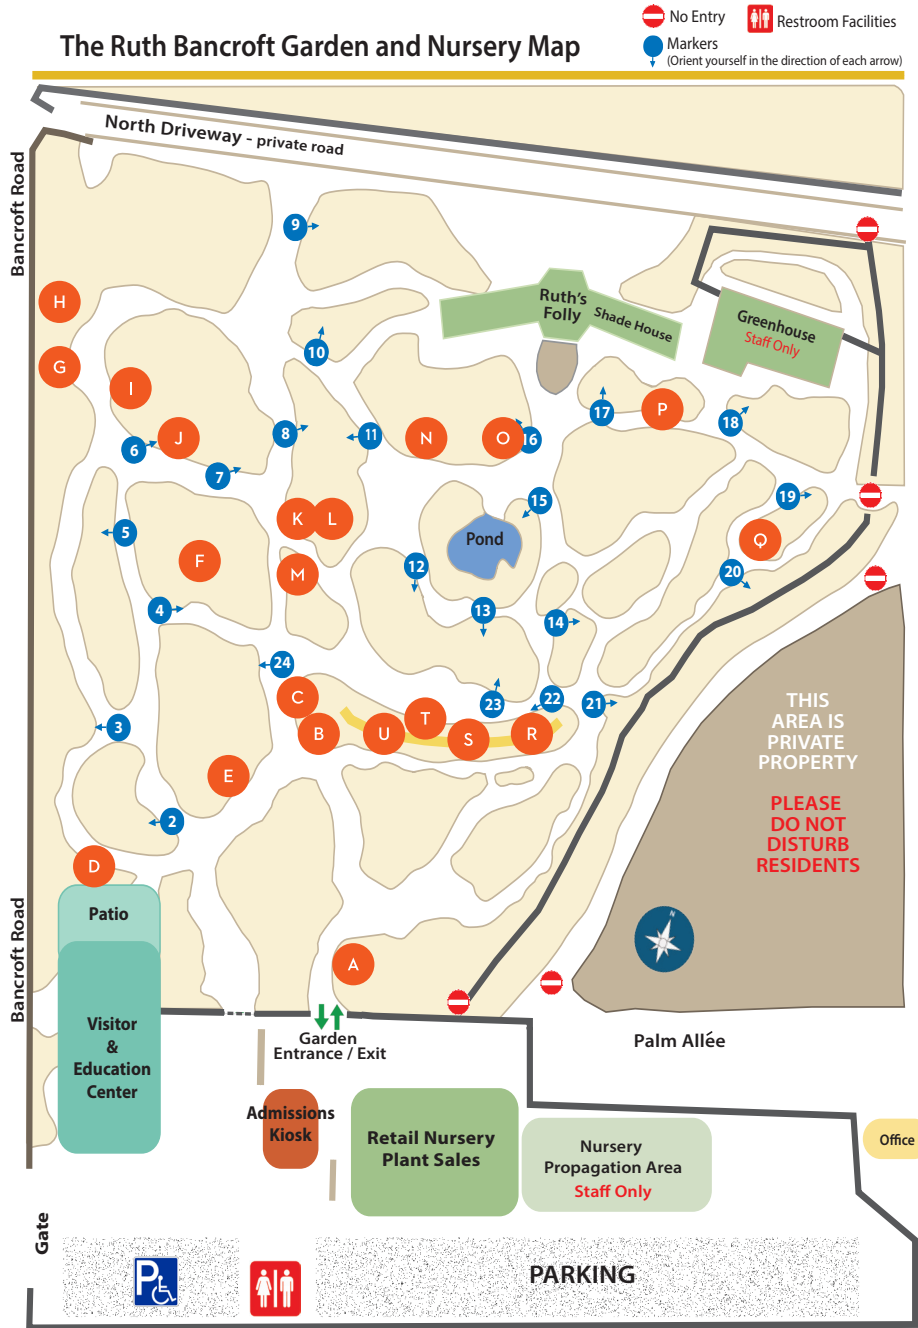

Aloe excelsa x *petricola*

Hybrid; parents native to South Africa & Zimbabwe
Short-stem single rosette to 4 ft. Ø
Full sun to partial shade
Hardy to upper 20's F

WHAT'S IN BLOOM
Information Key

This plant or a similar variety is available for purchase in our nursery