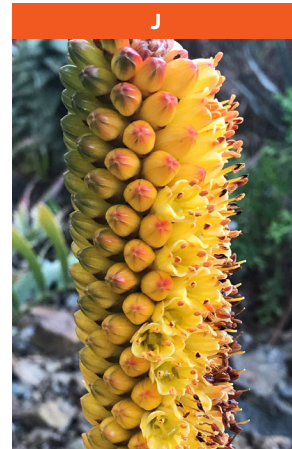

A

NURSERY

Aloe arborescens

Native to South Africa
Shrub to 8 ft.
Full sun to partial shade
Hardy to low 20's F

D

NURSERY

Othonna cheirifolia

Native to North Africa
Perennial to 2' θ
Full sun
Hardy to 15° F

G

Leucadendron 'Little Bit'

Hybrid with South African parentage
Shrub to 3 ft. tall
Full sun
Hardy to 25° F

J

Aloe betsileensis

Native to Madagascar
Stemless rosette to 2 ft. θ
Full sun to partial shade
Hardy to 27° F

M

NURSERY

Grevillea halmaturina ssp. laevis

Native to South Australia
Shrub to 3 ft. tall
Full sun to partial shade
Hardy to 25° F

B

NURSERY

Aloe microstigma

Native to South Africa
Single stemless or short-stemmed rosette to 1½ ft.
Full sun
Hardy to low 20's F

E

NURSERY

Ceanothus cultivar

Native to California
Shrub to 4 ft. tall
Full sun to partial shade
Hardy to below 20° F

H

Protea longifolia

Native to South Africa
Shrub to 5 ft. tall
Full sun
Hardy to mid-20's F