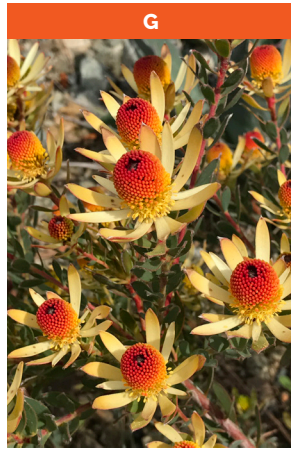

A

NURSERY

Aloe arborescens

Native to South Africa
Shrub to 8 ft.
Full sun to partial shade
Hardy to low 20's F

D

NURSERY

Othonna cheirifolia

Native to North Africa
Perennial to 2' θ
Full sun
Hardy to 15° F

G

Leucadendron 'Little Bit'

Hybrid with South African parentage
Shrub to 3 ft. tall
Full sun
Hardy to 25° F

J

Aloe betsileensis

Native to Madagascar
Stemless rosette to 2 ft. θ
Full sun to partial shade
Hardy to 27° F

M

NURSERY

Grevillea halmaturina ssp. laevis

Native to South Australia
Shrub to 3 ft. tall
Full sun to partial shade
Hardy to 25° F

B

NURSERY

Aloe microstigma

Native to South Africa
Single stemless or short-stemmed rosette to 1½ ft.
Full sun
Hardy to low 20's F

Aloe vanbalenii

Native to eastern South Africa
Clumping, with stemless rosettes to 4' Ø
Full sun
Hardy to upper 20's F

Aloe cryptopoda

Native to northeastern South Africa
Stemless clumper; rosettes to 3' Ø
Full sun to partial shade
Hardy to 25° F