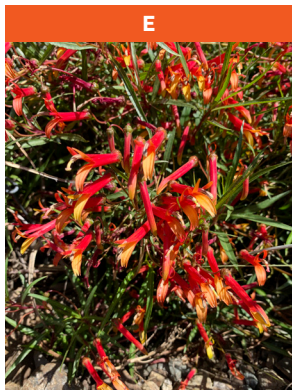

A

Athanasia acerosa

Coulter Bush
Native to South Africa
Shrub to 4 ft. tall
Full sun
Hardy to low 20's

D

Yucca rostrata

Native to northern Mexico & W. Texas
Tree-like to 15ft tall, sparingly branched
Full sun
Hardy to 10° F

G

Zinnia grandiflora

Native to western U.S. & northern Mexico
Subshrub less than a foot tall
Full sun
Hardy to below 10° F

J

Banksia ashbyi

Native to Western Australia
Shrub to 12 ft. tall
Full sun
Hardy to 22° F

M

Aloe karasbergensis

Native to South Africa & Namibia
Stemless rosette to 2 ft. ̸
Full sun
Hardy to 27° F

B

Romneya coulteri

Matilija Poppy
Native to California
Perennial to 4-5 ft. x 8 ft. wide
Full sun to partial shade
Hardy to 10° F

E

Lobelia laxiflora

Native to Arizona & Mexico
Perennial to 3 ft. tall
Full sun to partial shade
Hardy to low teens

H

Aloe woodii

Native to Arabia
Stemless rosette to 3 ft. ̸
Full sun
Hardy to 25° F

K

Aloe kouebokkeveldensis