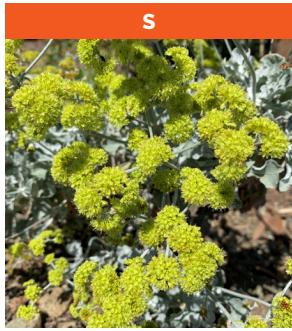

A

Athanasia acerosa

Coulter Bush
Native to South Africa
Shrub to 4 ft. tall
Full sun
Hardy to low 20's

D

Yucca rostrata

Native to northern Mexico & W. Texas
Tree-like to 15ft tall, sparingly branched
Full sun
Hardy to 10° F

I

Grevillea petrophiloides 'Big Bird'

Native to western Australia
Shrub to 5' high; flower stalks to 8'
Full sun
Hardy to 25° F

L

Melinis nerviglumis

Ruby Grass
Native to South Africa
Tufted grass to 2 ft. tall
Full sun
Hardy to low 20's F

O

Protea cynaroides 'Arctic Ice'

King Protea
Native to South Africa
Shrub to 5 ft. tall
Hardy to 28° F

P

Puya alpestris

Native to central Chile
Clumper to 3 ft. tall, flowers to 5 ft.
Full sun
Hardy to low 20's F

S

Eriogonum crocatum

Native to California
Shrubby perennial to 1½ ft. x 3 ft.
Full sun
Hardy to 20° F

Q

Oscularia deltoides

Native to South Africa
Spreading clump less than 1 ft. high
Full sun to partial shade
Hardy to low 20's F