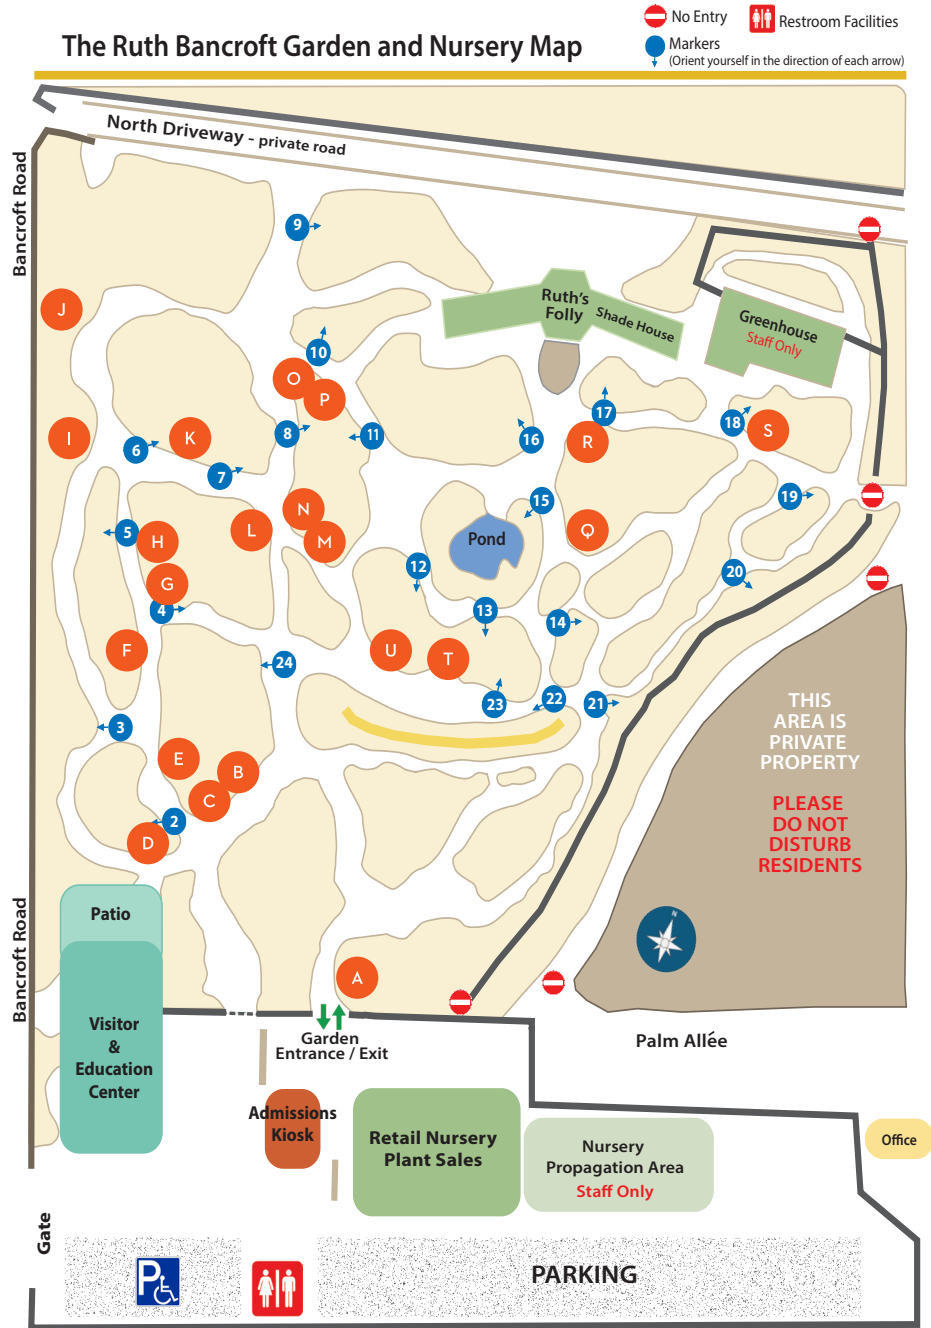

S

Eriogonum crocatum

Native to California
Shrubby perennial to 1½ ft. x 3 ft.
Full sun
Hardy to 20° F

Q

Oscularia deltoides

Native to South Africa
Spreading clump less than 1 ft. high
Full sun to partial shade
Hardy to low 20's F

T

Agave mitis

synonym: *Agave celsii*
Native to eastern Mexico
Rosettes to 2' across, eventually forming a large clump
Full sun to part shade
Hardy to mid-20's

R

Yucca filifera

Native to Mexico
Tree-like to 25 ft. tall
Full sun to partial shade
Hardy to 20° F

U

Agave salmiana

Native to Mexico
Huge rosettes to 10' with towering flower stalk
Offsets to form clump
Full sun
Hardy to 20° F

The Ruth Bancroft Garden and Nursery Map

WHAT'S IN BLOOM Information Key

This plant or a similar variety is available for purchase in our nursery