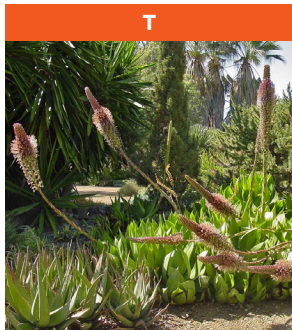

A

Athanasia acerosa

Coulter Bush
Native to South Africa
Shrub to 4 ft. tall
Full sun
Hardy to low 20's

D

Yucca rostrata

Native to northern Mexico & W. Texas
Tree-like to 15ft tall, sparingly branched
Full sun
Hardy to 10° F

I

Grevillea petrophiloides 'Big Bird'

Native to western Australia
Shrub to 5' high; flower stalks to 8'
Full sun
Hardy to 25° F

L

Melinis nerviglumis

Ruby Grass
Native to South Africa
Tufted grass to 2 ft. tall
Full sun
Hardy to low 20's F

S

Eriogonum crocatum

Native to California
Shrubby perennial to 1½ ft. x 3 ft.
Full sun
Hardy to 20° F

Q

Oscularia deltoides

Native to South Africa
Spreading clump less than 1 ft. high
Full sun to partial shade
Hardy to low 20's F

T

Agave mitis

synonym: *Agave celsii*
Native to eastern Mexico
Rosettes to 2' across, eventually forming a large clump
Full sun to part shade
Hardy to mid-20's

R

Yucca filifera

Native to Mexico
Tree-like to 25 ft. tall
Full sun to partial shade
Hardy to 20° F