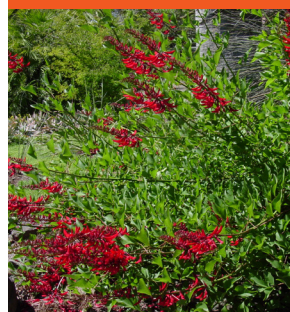

E

Salvia pachyphylla

Dwarf clumper
Native to: Mexico
Full sun to partial shade
Hardy to low 20's

F

Eriogonum grande var. rubescens

Red Buckwheat
California native
Perennial clumper to 8" tall
Full sun
Hardy to upper teens

G

Aloe 'Hellskloof Bells'

Hybrid with South African parentage
Clumper to 3 ft. tall
Full sun
Hardy to mid 20's° F

H

Aloe komaggasensis

Native to northwestern South Africa
Stemless rosette to 2 ft. Ø
Full sun to partial shade
Hardy to mid-20's F

I

Echeveria cante x subrigida

Hybrid; parents from Mexico
Stemless rosette to 1 ft. Ø
Partial sun
Hardy to mid- 20's F

J

Russelia equisetiformis

Coral Fountain; Firecracker Plant
Native to Mexico
Shrub to 4 – 5 ft.
Full sun to partial shade
Hardy to 25° F

K

Agave 'Mr. Ripple'

Natural hybrid from eastern Mexico
Stemless rosette to 6 ft. tall
Full sun to partial shade
Hardy to 12° F

L

Erythrina x bidwillii

Hybrid (1 parent S. American, 1 N. American)
Deciduous shrub to 8 ft. tall
Full sun
Hardy to 20° F