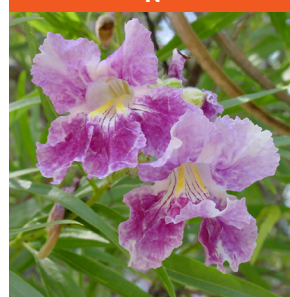

A

Poliomntha maderensis
'Lavender Spice'

Native to northern Mexico
Shrub to 3 ft. tall
Full sun to partial shade
Hardy to the low teens F

B

Alyogyne 'Ruth Bancroft'

Alyogyne huegelii x hakeifolia
Blue Hibiscus
Hybrid with Australian parentage
Shrub to 8' tall
Full sun
Hardy to mid-20's

I

Echeveria cante x subrigida

Hybrid; parents from Mexico
Stemless rosette to 1 ft. Ø
Partial sun
Hardy to mid- 20's F

J

Russelia equisetiformis

Coral Fountain; Firecracker Plant
Native to Mexico
Shrub to 4 – 5 ft.
Full sun to partial shade
Hardy to 25° F

K

Agave 'Mr. Ripple'

Natural hybrid from eastern Mexico
Stemless rosette to 6 ft. tall
Full sun to partial shade
Hardy to 12° F

L

Erythrina x bidwillii

Hybrid (1 parent S. American, 1 N. American)
Deciduous shrub to 8 ft. tall
Full sun
Hardy to 20° F

M

Opuntia tomentosa

Tree-like prickly pear
Native to Mexico
Full sun
Hardy to mid-20's

N

Chilopsis linearis

Desert Willow
Native to SW U.S. & northern Mexico
Tree to 25' tall
Full sun
Hardy to 20° F

O

Dyckia brevifolia