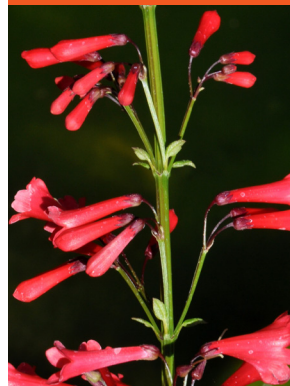

A

Poliomntha maderensis
'Lavender Spice'

Native to northern Mexico
Shrub to 3 ft. tall
Full sun to partial shade
Hardy to the low teens F

B

Alyogyne 'Ruth Bancroft'

Alyogyne huegelii x hakeifolia
Blue Hibiscus
Hybrid with Australian parentage
Shrub to 8' tall
Full sun
Hardy to mid-20's

E

Salvia pachyphylla

Dwarf clumper
Native to: Mexico
Full sun to partial shade
Hardy to low 20's

F

Eriogonum grande var. rubescens

Red Buckwheat
California native
Perennial clumper to 8" tall
Full sun
Hardy to upper teens

G

Aloe 'Hellskloof Bells'

Hybrid with South African parentage
Clumper to 3 ft. tall
Full sun
Hardy to mid 20's° F

H

Aloe komaggasensis

Native to northwestern South Africa
Stemless rosette to 2 ft. Ø
Full sun to partial shade
Hardy to mid-20's F

I

Echeveria cante x subrigida

Hybrid; parents from Mexico
Stemless rosette to 1 ft. Ø
Partial sun
Hardy to mid- 20's F

J

Russelia equisetiformis

Coral Fountain; Firecracker Plant
Native to Mexico
Shrub to 4 – 5 ft.
Full sun to partial shade
Hardy to 25° F