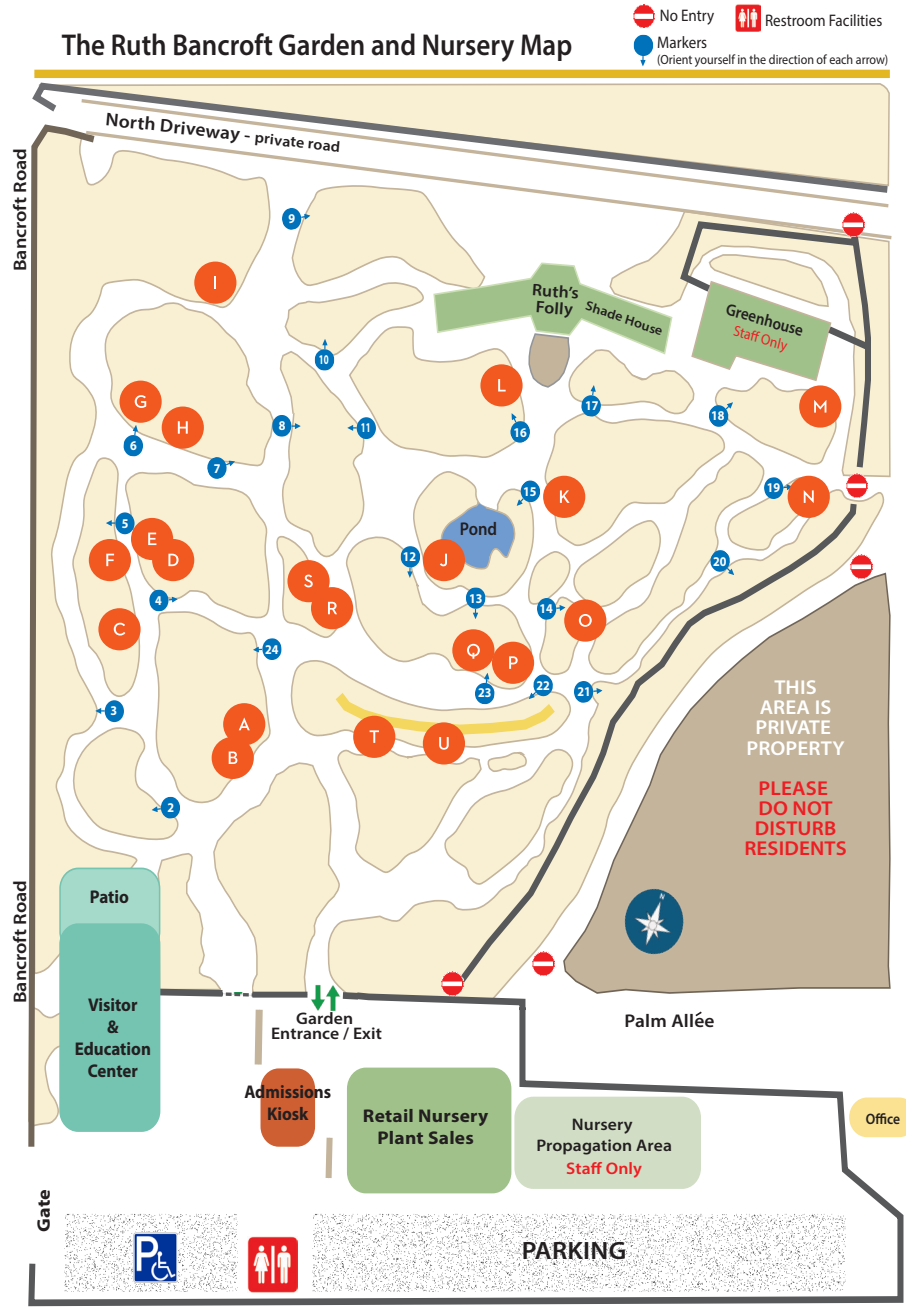

T

Agave filifera

Native to central Mexico
Clump-forming, with heads to 1½ ft. across
Full sun to part shade
Hardy to 20° F

R

Grevillea 'Kings Fire'

Hybrid; parents from Australia
Shrub to 5-6 ft. tall
Full sun
Hardy to 25° F

U

Agave guadalajarana

Native to western Mexico
Stemless rosette to 1½ ft. Ø
Full sun to partial shade
Hardy to 28° F

The Ruth Bancroft Garden and Nursery Map

WHAT'S IN BLOOM
Information Key

This plant or a similar variety is available for purchase in our nursery