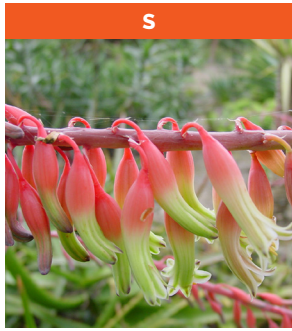

F

Agave attenuata hybrid

Hybrid with Mexican parentage
Short-stemmed rosette to 4 ft. Ø
Partial shade inland; full sun to partial shade near coast
Hardy to upper 20's F

G

Eucalyptus polyanthemos

Silver Dollar Gum
Native to Australia
Tree to 75 ft.
Full sun to partial shade
Hardy to 18° F

L

Mangave 'Bloodspot'

Hybrid with Mexican parentage
stemless rosette to 1½ft. Ø
Full sun to partial shade
Hardy to low 20's F

M

Hakea verrucosa

Native to Western Australia
Shrub to 10 ft. tall
Full sun
Hardy to 27° F

N

Opuntia tomentosa (fruit)

Tree-like prickly pear
Native to Mexico
Full sun
Hardy to mid-20's

O

Agave striata

Native to Mexico
Clumping, with heads to 2 ft. Ø
Full sun to partial shade
Hardy to 20°

P
Aloe hardyi x rubroviolacea
Hybrid; parents from S. Africa & Arabia
Clumper with rosettes 3 ft. Ø
Full sun to partial shade
Hardy to 28° F

Q
Echeveria gigantea
Native to Mexico
Stem-forming, single; to 2 ft. tall
Partial shade
Hardy to upper 20's

R
Grevillea 'Kings Fire'
Hybrid; parents from Australia
Shrub to 5-6 ft. tall
Full sun
Hardy to 25° F