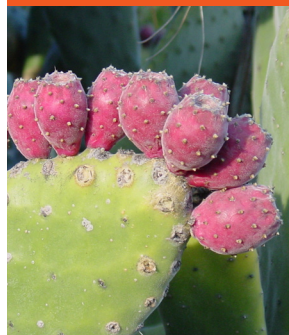

L

Mangave 'Bloodspot'

Hybrid with Mexican parentage
stemless rosette to 1½ft. Ø
Full sun to partial shade
Hardy to low 20's F

M

Hakea verrucosa

Native to Western Australia
Shrub to 10 ft. tall
Full sun
Hardy to 27° F

N

Opuntia tomentosa (fruit)

Tree-like prickly pear
Native to Mexico
Full sun
Hardy to mid-20's

O

Agave striata

Native to Mexico
Clumping, with heads to 2 ft. Ø
Full sun to partial shade
Hardy to 20°

P
Aloe hardyi x rubroviolacea
Hybrid; parents from S. Africa & Arabia
Clumper with rosettes 3 ft. Ø
Full sun to partial shade
Hardy to 28° F