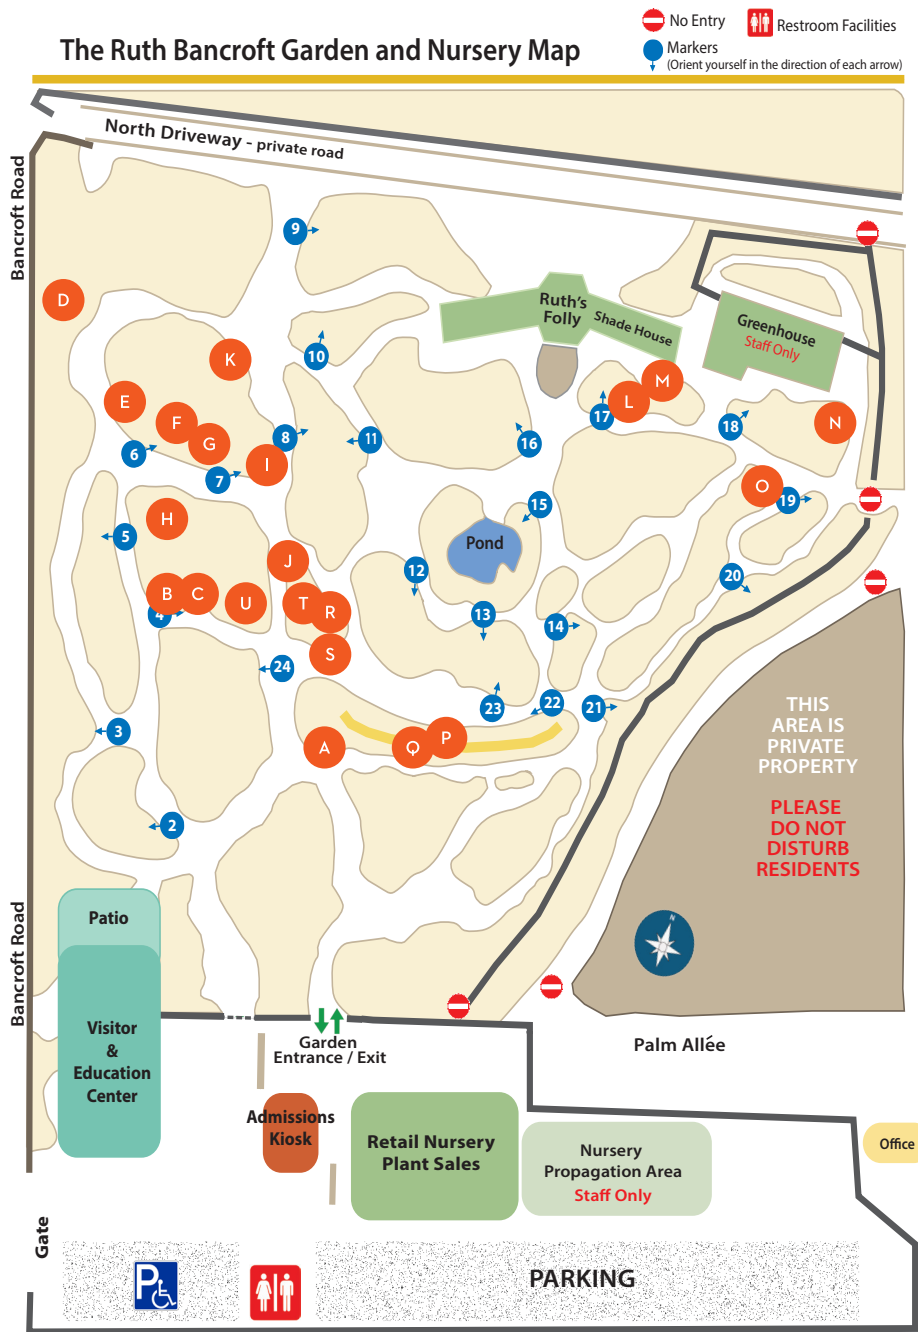

WHAT'S IN BLOOM
Information Key

This plant or a similar variety is available for purchase in our nursery

indicates diameter