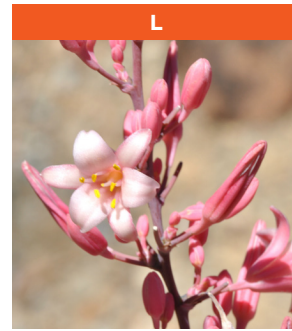

Justicia californica 'Tecate Gold'

CA & AZ native
Shrub to 5 ft.
Full sun
Hardy to low 20's F

Aloe 'Hellskloof Bells'

Hybrid with South African parentage
Clumper to 3 ft. tall
Full sun
Hardy to mid 20's F

Melaleuca preissiana

Native to southwestern Australia
Tree to 10 ft. tall
Full sun to partial shade
Hardy to 20° F

Trichodiadema peersii

Native to South Africa
Dwarf shrublet
Full sun
Hardy to mid-20's F

Bouteloua gracilis 'Blonde Ambition'

Native to western North America
Clumping grass to 2ft. tall
Full sun to half sun
Hardy to below zero ° F

Hesperaloe 'Pink Parade'

Hybrid; parents from SW U.S. & Mexico
Clumping, to 3-4 ft. tall
Full sun to partial shade
Hardy to -10° F

Dasyilirion longissimum hybrid

Native to eastern Mexico
Rosettes to 9' ̸
Full sun to partial shade
Hardy to 15° F

Puya laxa

Native to Argentina
Clumper to 1½ ft. tall
Full sun
Hardy to 20° F

Euphorbia inermis var. huttonae