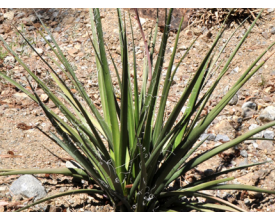

Epilobium canum

California Fuchsia
California native
Spreading perennial to 1½ ft. tall
Full sun
Hardy to mid-teens F

Eriogonum arborescens

California native
Shrub to 3 – 4 ft. tall
Full sun
Hardy to upper teens F

Justicia californica 'Tecate Gold'

CA & AZ native
Shrub to 5 ft.
Full sun
Hardy to low 20's F

Aloe 'Hellskloof Bells'

Hybrid with South African parentage
Clumper to 3 ft. tall
Full sun
Hardy to mid 20's F

Melaleuca preissiana

Native to southwestern Australia
Tree to 10 ft. tall
Full sun to partial shade
Hardy to 20° F

Trichodiadema peersii

Native to South Africa
Dwarf shrublet
Full sun
Hardy to mid-20's F

Bouteloua gracilis 'Blonde Ambition'

Native to western North America
Clumping grass to 2ft. tall
Full sun to half sun
Hardy to below zero ° F

Hesperaloe 'Pink Parade'

Hybrid; parents from SW U.S. & Mexico
Clumping, to 3-4 ft. tall
Full sun to partial shade
Hardy to -10° F