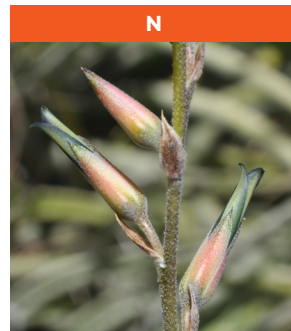

Melaleuca preissiana

Native to southwestern Australia
Tree to 10 ft. tall
Full sun to partial shade
Hardy to 20° F

Trichodiadema peersii

Native to South Africa
Dwarf shrublet
Full sun
Hardy to mid-20's F

Bouteloua gracilis 'Blonde Ambition'

Native to western North America
Clumping grass to 2ft. tall
Full sun to half sun
Hardy to below zero ° F

Hesperaloe 'Pink Parade'

Hybrid; parents from SW U.S. & Mexico
Clumping, to 3-4 ft. tall
Full sun to partial shade
Hardy to -10° F

Dasyilirion longissimum hybrid

Native to eastern Mexico
Rosettes to 9' ̸
Full sun to partial shade
Hardy to 15° F

Puya laxa

Native to Argentina
Clumper to 1½ ft. tall
Full sun
Hardy to 20° F

Euphorbia inermis var. huttonae