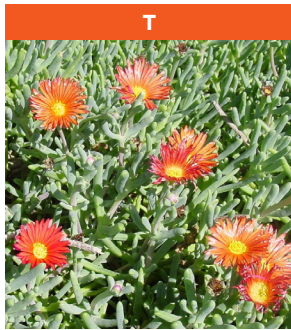

Native to South Africa
Stemless "medusoid" euphorbia to 1½ ft. ̸
(central head & snake-like arms)
Full sun
Hardy to upper teens

Erythrina 'bidwillii'

Hybrid (1 parent S. American, 1 N. American)
Deciduous shrub to 8 ft. tall
Full sun
Hardy to 20° F

Calliandra 'Sierra Starr'

Hybrid; parents native to SW USA & Mexico
Small shrub 4 ft. tall
Full sun
Hardy to 15° F

Agave striata ssp. falcata

Native to northeastern Mexico
Rosettes to 3' Ø
Full sun to part shade
Hardy to 15° F