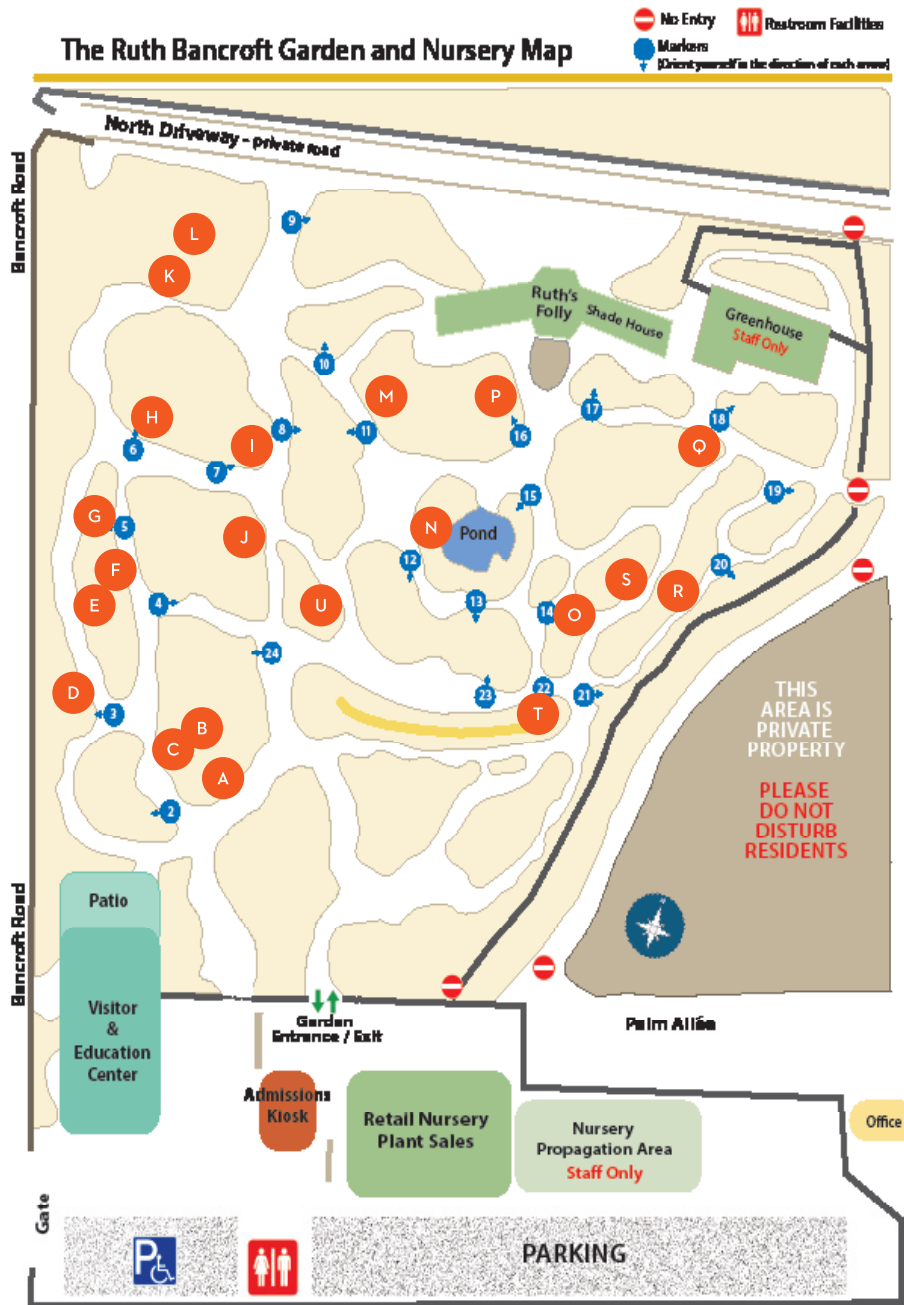

WHAT'S IN BLOOM
Information Key

This plant or a similar variety is available for purchase in our nursery

indicates diameter