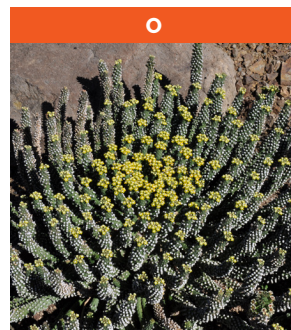

Melaleuca preissiana

Native to southwestern Australia
Tree to 10 ft. tall
Full sun to partial shade
Hardy to 20° F

Trichodiadema peersii

Native to South Africa
Dwarf shrublet
Full sun
Hardy to mid-20's F

Bouteloua gracilis 'Blonde Ambition'

Native to western North America
Clumping grass to 2ft. tall
Full sun to half sun
Hardy to below zero ° F

Hesperaloe 'Pink Parade'

Hybrid; parents from SW U.S. & Mexico
Clumping, to 3-4 ft. tall
Full sun to partial shade
Hardy to -10° F

Dasyilirion longissimum hybrid

Native to eastern Mexico
Rosettes to 9' ̸
Full sun to partial shade
Hardy to 15° F

Puya laxa

Native to Argentina
Clumper to 1½ ft. tall
Full sun
Hardy to 20° F

Euphorbia inermis var. huttonae