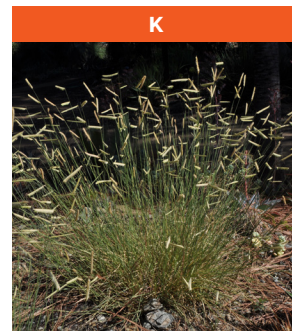

Epilobium canum

California Fuchsia
California native
Spreading perennial to 1½ ft. tall
Full sun
Hardy to mid-teens F

Eriogonum arborescens

California native
Shrub to 3 – 4 ft. tall
Full sun
Hardy to upper teens F

Justicia californica 'Tecate Gold'

CA & AZ native
Shrub to 5 ft.
Full sun
Hardy to low 20's F

Aloe 'Hellskloof Bells'

Hybrid with South African parentage
Clumper to 3 ft. tall
Full sun
Hardy to mid 20's F

Melaleuca preissiana

Native to southwestern Australia
Tree to 10 ft. tall
Full sun to partial shade
Hardy to 20° F

Trichodiadema peersii

Native to South Africa
Dwarf shrublet
Full sun
Hardy to mid-20's F

Bouteloua gracilis 'Blonde Ambition'

Native to western North America
Clumping grass to 2ft. tall
Full sun to half sun
Hardy to below zero ° F

Hesperaloe 'Pink Parade'

Hybrid; parents from SW U.S. & Mexico
Clumping, to 3-4 ft. tall
Full sun to partial shade
Hardy to -10° F