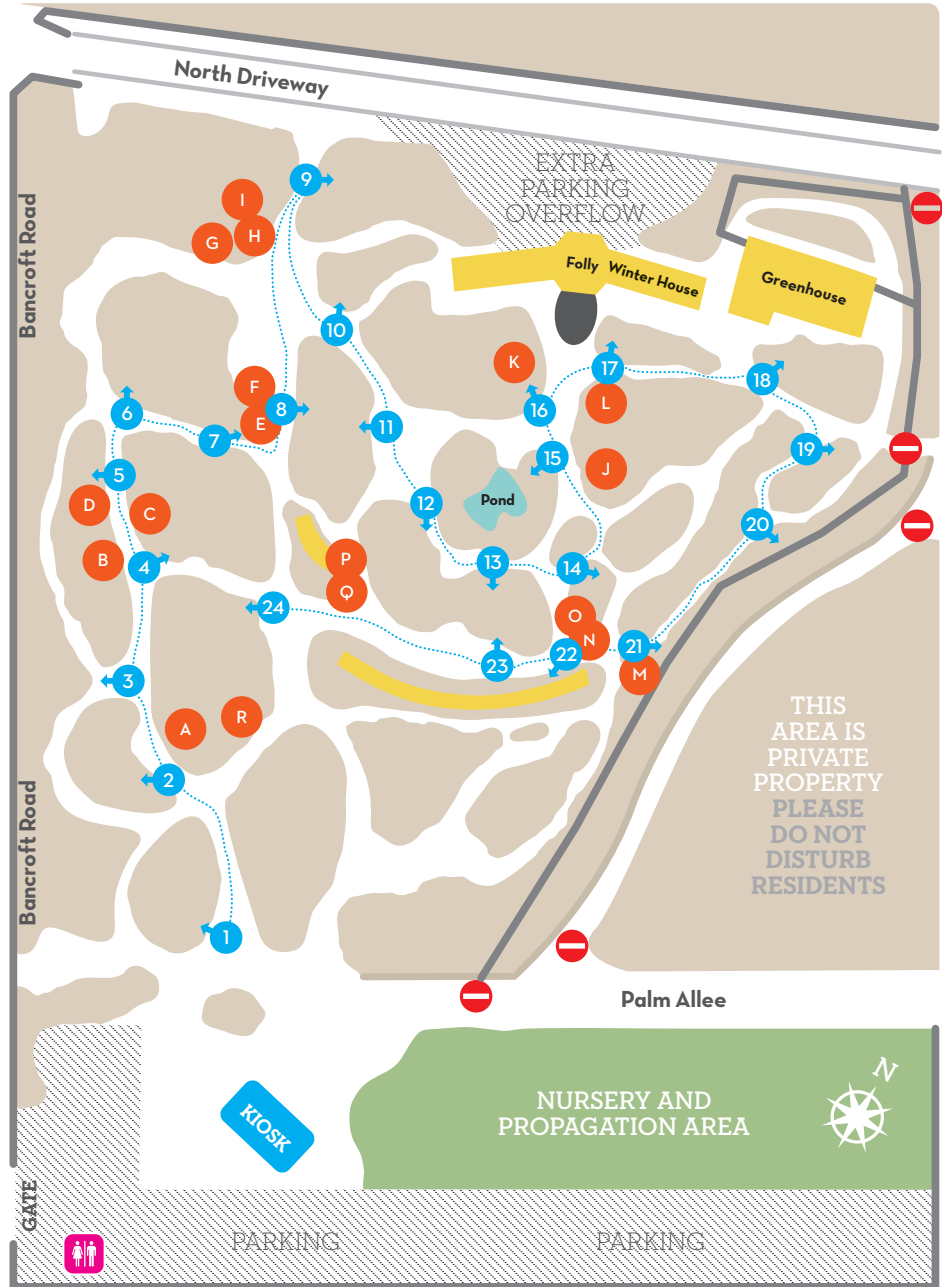

L

Malephora crocea

Native to South Africa
Carpet plant with trailing stems
Full sun
Hardy to low 20s F

N

Mestoklema tuberosum

Native to South Africa
Small shrub to 2 ft.
Full sun
Hardy to low 20s F

Alyogyne 'Ruth Bancroft'

Hybrid, with both parents from Australia
Shrub to 8 ft. tall
Full sun
Hardy to mid-20s F

Grevillea 'Kings Fire'

Hybrid; parents from Australia
Shrub to 5-6 ft. tall
Full sun
Hardy to 25° F

Salvia azurea var. grandiflora

Native to central U.S.
Sprawling herbaceous plant to 3 ft. tall
Full sun
Hardy to 15° F

The Ruth Bancroft Garden WHAT'S IN BLOOM MAP

Restroom Facilities Do Not Enter Markers (orient yourself in the direction of each arrow)