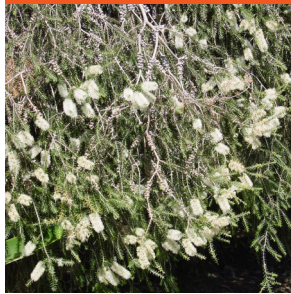

A

Brachychiton discolor x acerifolius

Hybrid; parents from Australia
Tree to 50 ft. / Full sun
Hardy to low 20s F

B

Eriogonum giganteum

St. Catherine's Lace
Native to Channel Islands, southern California
Shrub to 6 ft. tall
Full sun to partial shade
Hardy to 20° F

C

Aloe tomentosa

Native to Arabian Peninsula
Single stemless rosette to 2½ ft. θ
Full sun to partial shade
Hardy to low 20s F

D

Ephedra americana var. andina

Native to South America
Prostrate creeper (some forms shrubby)
Full sun
Hardy to below 0° F

E

Melaleuca preissii

Native to southwestern Australia
Tree to 10 ft. tall
Full sun to partial shade
Hardy to 20° F

G

Bouteloua gracilis 'Blonde Ambition'

Native to western North America
Clumping grass to 2ft. tall
Full sun to half sun
Hardy to below zero F

H

Echeveria cante x subrigida

Hybrid; parents from Mexico
Stemless rosette to 1 ft. θ
Partial sun
Hardy to mid-20s F

I

Gasteria excelsa

Native to South Africa
Single stemless rosette to 2½ ft. θ
Shade to part sun
Hardy to mid-20s F.