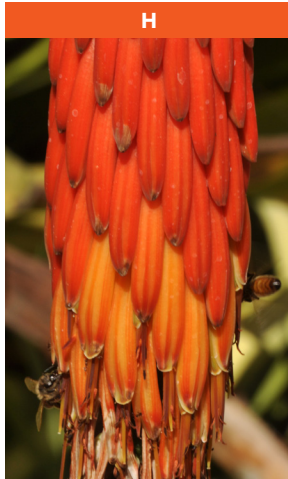

Heperaloe parviflora
'Sandia Glow'

Native to Texas & northeastern Mexico
Clump to 3 ft. tall
Full sun to partial shade
Hardy to below 0° F

Brachychiton discolor x acerifolius

Hybrid; parents from Australia
Tree to 50 ft.
Full sun
Hardy to low 20's F

Dasyliiron wheeleri (female)

Native to southwestern U.S. & northern Mexico
Rosettes to 6' θ
Full sun to partial shade
Hardy to 0° F

Gasteria excelsa

Native to South Africa
Single stemless rosette to 2½ ft. θ
Shade to part sun
Hardy to mid-20's

Erythrina xbidwillii

Hybrid (1 parent S. American, 1 N. American)
Deciduous shrub to 8 ft. tall
Full sun
Hardy to 20° F

Trichostema 'Midnight Magic'

Hybrid; parents from California & Mexico
Shrub to 4 ft. tall
Full sun to light shade
Hardy to 25° F

Agave weberi

Native to Mexico
Rosettes to 5 ft.; makes offsets
Full sun to part shade
Hardy to below 15°

Aloe reitzii

Native to northeastern South Africa
Stemless single rosettes to 4 ft. θ
Full sun to partial shade
Hardy to mid-20's F