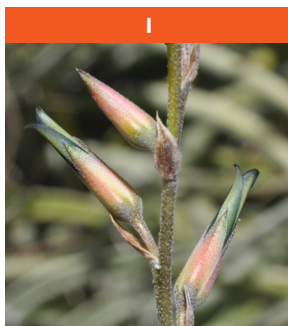

Heperaloe parviflora
'Sandia Glow'

Native to Texas & northeastern Mexico
Clump to 3 ft. tall
Full sun to partial shade
Hardy to below 0° F

Brachychiton discolor x acerifolius

Hybrid; parents from Australia
Tree to 50 ft.
Full sun
Hardy to low 20's F

Aloe karasbergensis

Native to South Africa & Namibia
Stemless rosette to 2 ft. θ
Full sun
Hardy to 27° F

Aloe buhrii hybrid

Native to South Africa
Single or few-headed clump
Stemless rosette to 2-3 feet θ
Full sun
Hardy to low 20's

Pavonia missionum

Native to Argentina, Paraguay, & Brazil
Shrub to 6 ft. tall
Full sun to partial sun
Hardy to 25° F

Bouteloua gracilis 'Blonde Ambition'

Native to western North America
Clumping grass to 2ft. tall
Full sun to half sun
Hardy to below zero F