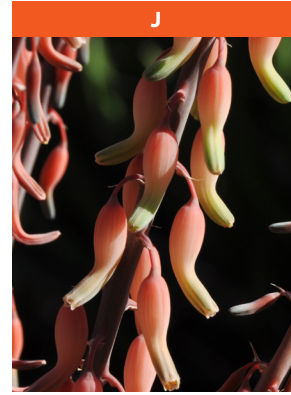

Heperaloe parviflora
'Sandia Glow'

Native to Texas & northeastern Mexico
Clump to 3 ft. tall
Full sun to partial shade
Hardy to below 0° F

Brachychiton discolor x acerifolius

Hybrid; parents from Australia
Tree to 50 ft.
Full sun
Hardy to low 20's F

Dasyliiron wheeleri (female)

Native to southwestern U.S. & northern Mexico
Rosettes to 6' θ
Full sun to partial shade
Hardy to 0° F

Gasteria excelsa

Native to South Africa
Single stemless rosette to 2½ ft. θ
Shade to part sun
Hardy to mid-20's

Erythrina xbidwillii

Hybrid (1 parent S. American, 1 N. American)
Deciduous shrub to 8 ft. tall
Full sun
Hardy to 20° F

Trichostema 'Midnight Magic'

Hybrid; parents from California & Mexico
Shrub to 4 ft. tall
Full sun to light shade
Hardy to 25° F

Opuntia ficus-indica (fruit)

Prickly Pear
Native to: Mexico
Shrub to 10-12 ft.
Full sun
Hardy to upper teens

P

***Ferocactus pottsii* (fruit)**

Native to northern Mexico
Barrel cactus, to 1½ ft. Ø
Full sun
Hardy to low 20's