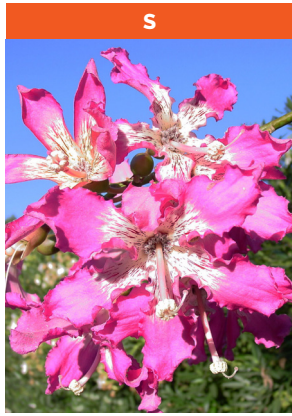

Heperaloe parviflora
'Sandia Glow'

Native to Texas & northeastern Mexico
Clump to 3 ft. tall
Full sun to partial shade
Hardy to below 0° F

Brachychiton discolor x acerifolius

Hybrid; parents from Australia
Tree to 50 ft.
Full sun
Hardy to low 20's F

Opuntia ficus-indica (fruit)

Prickly Pear
Native to: Mexico
Shrub to 10-12 ft.
Full sun
Hardy to upper teens

P

***Ferocactus pottsii* (fruit)**

Native to northern Mexico
Barrel cactus, to 1½ ft. Ø
Full sun
Hardy to low 20's

Q

***Opuntia robusta* (fruit)**

Native to Mexico
Large prickly-pear to 12' tall
Full sun
Hardy to teens

R

Hesperaloe nocturna

Native to Sonora, Mexico
Stemless clump to 6 ft. Ø
Full sun to partial shade
Hardy to 10°F

S

Ceiba speciosa

Chorisia speciosa;
silk-floss tree
Native to South America
Tree to 50 ft.
Full sun
Hardy to low 20's

T

Malephora crocea

Carpet plant with trailing stems
Native to South Africa
Full sun
Hardy to low 20's