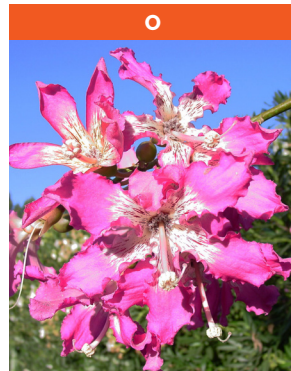

M
NURSERY

Agave striata

Native to Mexico
Clumping, with heads to 2 ft. 0"
Full sun to partial shade
Hardy to 20° F

B

Pavonia missionum

Native to Argentina, Paraguay, & Brazil
Shrub to 6 ft. tall
Full sun to partial sun
Hardy to 25° F

C

Calliandra 'Sierra Star'

Hybrid; parents native to SW USA & Mexico
Small shrub 4 ft. tall
Full sun
Hardy to 15° F

F

Agave potatorum

Native to southern Mexico
Stemless rosette to 2½ft. 0"
Full sun to partial sun
Hardy to 27° F

I

Senecio ficoides 'Skyscraper'

Native to western South Africa
Clumping; stems to 4 ft. tall
Full sun to partial shade
Hardy to 25° F

L

Erythrina x bidwillii

Hybrid (1 parent S. American, 1 N. American)
Deciduous shrub to 8 ft. tall
Full sun
Hardy to 20° F

O

Ceiba speciosa

Chorisia speciosa; silk-floss tree
Native to South America
Tree to 50 ft.
Full sun
Hardy to low 20's

No Entry Restroom Facilities
 Markers
 Orient yourself in the direction of each arrow