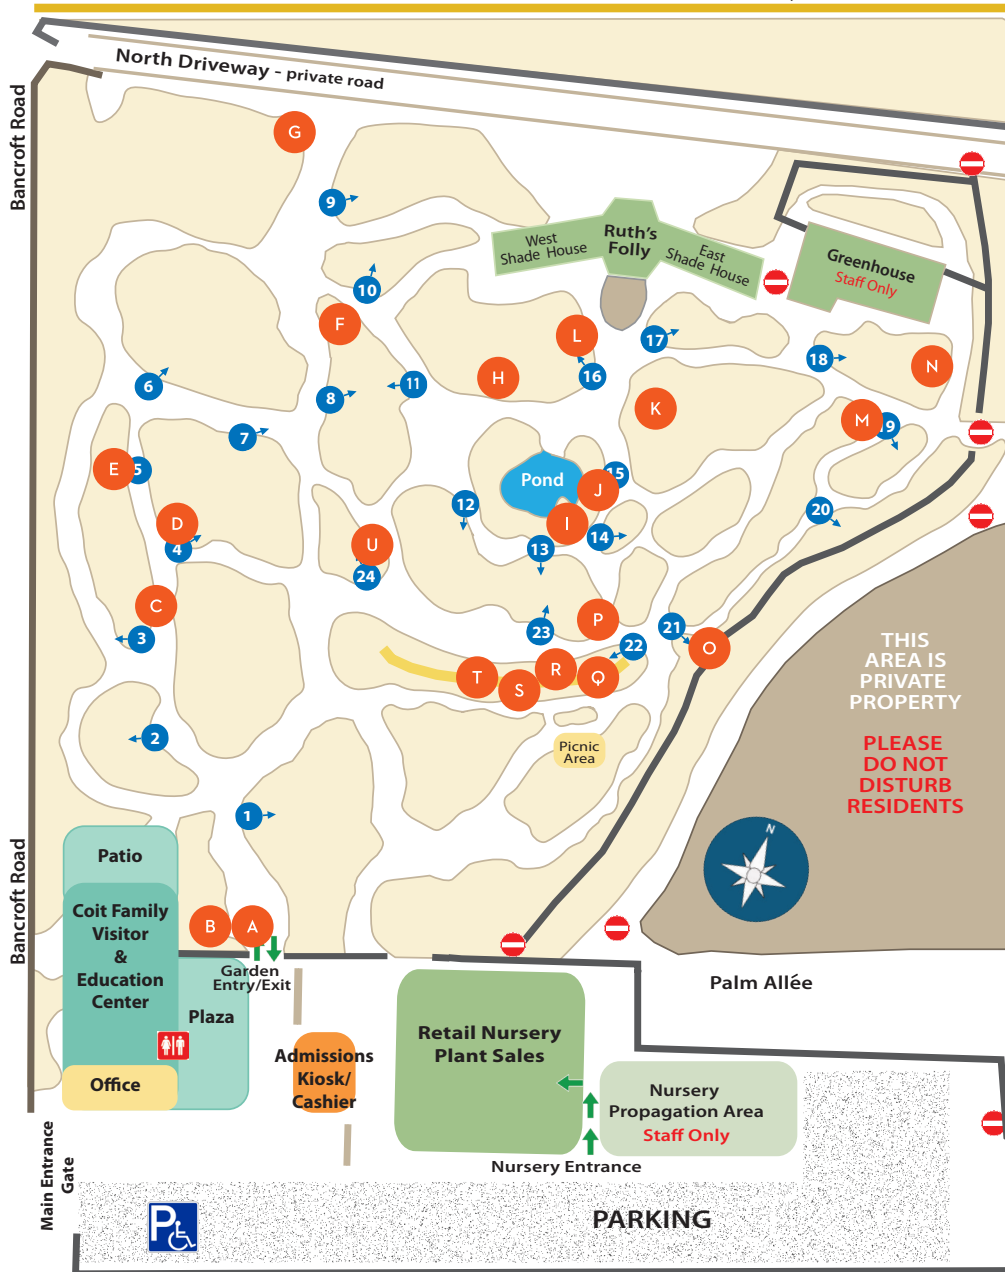

No Entry Restroom Facilities
Markers
Orient yourself in the direction of each arrow

The Ruth Bancroft Garden and Nursery Map

P

Aloe cryptopoda

Native to NE South Africa
Stemless clumper; rosettes to 3' Ø
Full sun to partial shade
Hardy to 25° F