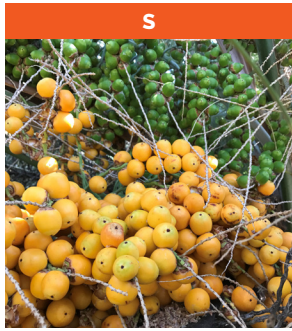

Q

Aloe [humilis x africana]

Hybrid; parents from S. Africa
Stemless clumper; rosettes to 8" Ø
Full sun to part shade
Hardy to 25° F

R

NURSERY

Grevillea 'Kings Fire'

Hybrid; parents from Australia
Shrub to 5-6 ft. tall
Full sun
Hardy to 25° F

S

Butia capitata (fruit)

(Jelly Palm)
Native to South America
Palm to 20 ft. tall
Full sun
Hardy to upper teens

T

Echeveria gigantea

Native to Mexico
Stem-forming, single; to 2 ft. tall
Partial shade
Hardy to upper 20's