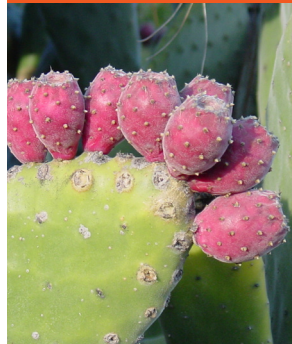

G

Aloe greenii

Native to South Africa
Stemless clumper; rosettes to 1½ ft. θ
Partial sun or full coastal sun
Hardy to 27° F

H

Erythrina ×bidwillii

Hybrid (1 parent S. American, 1 N. American)
Deciduous shrub to 8 ft. tall
Full sun
Hardy to 20° F

I

Crassula sarcocaulis

Native to southeastern Africa
Shrub to 3 ft. high
Full sun to partial shade
Hardy to 20° F

J

Agave striata

Native to Mexico
Clumping, with heads to 2 ft. θ
Full sun to partial shade
Hardy to 20° F

K

Opuntia leucotricha (fruit)

Native to central Mexico
Tree-like growth to 12' tall
Full sun
Hardy to 20° F

L

Opuntia tomentosa (fruit)

Tree-like prickly pear
Native to Mexico
Full sun
Hardy to mid-20's

M

Opuntia engelmannii (fruit)

Native to SW U.S. & northern Mexico
Shrub to 4-6 ft. tall
Full sun
Hardy to 15° F

N

Ceiba speciosa

(*Chorisia speciosa*; silk-floss tree)
Native to South America
Tree to 50 ft.
Full sun
Hardy to low 20's