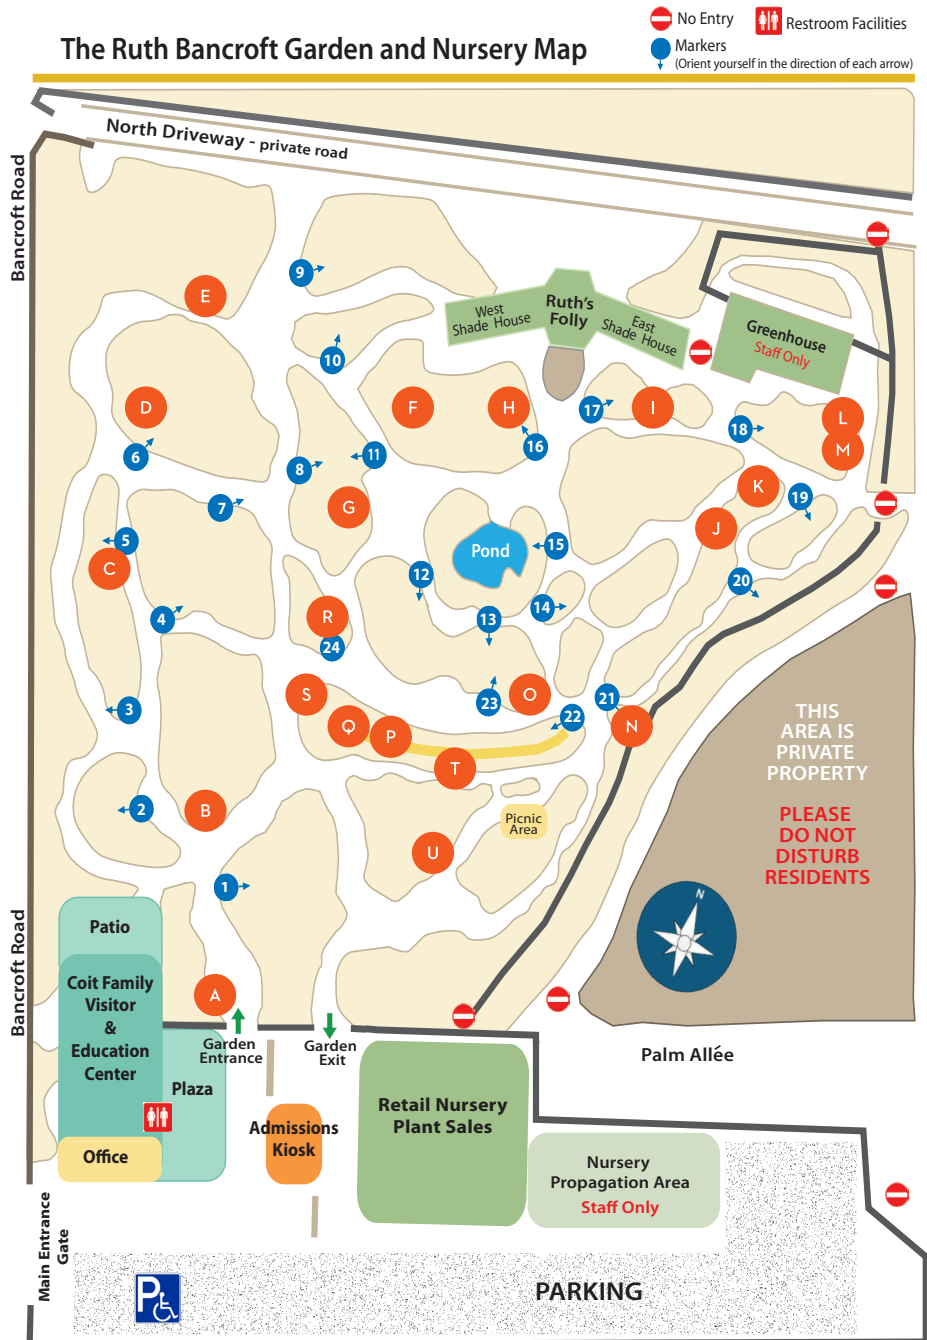

U

NURSERY

Eucalyptus erythrocorys

Native to Western Australia
Tree to 30 ft.
Full sun
Hardy to low 20's

The Ruth Bancroft Garden and Nursery Map

WHAT'S IN BLOOM
Information Key

This plant or a similar variety is available for purchase in our nursery