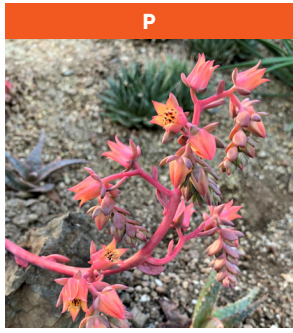

A

Agave dasyliroides

Native to Mexico
Single stemless rosette to 3 ft. Ø
Full sun to partial shade
Hardy to 25° F

D

Colletia paradoxa

(Anchor Plant)
Native to Uruguay & southern Brazil
Shrub to 8 ft.
Full sun
Hardy to upper teens F

K

***Ferocactus pottsii* (fruit)**

Native to northern Mexico
Barrel cactus, to 1½ ft. Ø
Full sun
Hardy to low 20's F

N

Gasteria acinacifolia

Native to South Africa
Clump-forming & stemless with rosettes to 2½' Ø
Filtered sun
Hardy to 20° F

I

Aloe cheranganiensis

Native to Kenya
Shrub to 3-4 ft. tall
Full sun to partial shade
Hardy to 28° F

L

***Opuntia robusta* (fruit)**

Native to Mexico
Large prickly-pear to 12' tall
Full sun
Hardy to teens

O

Protea 'Mini King'

(Dwarf King Protea)
Native to South Africa
Shrub to 3 ft. tall
Hardy to 28° F

Echeveria 'Lace'

Hybrid with Mexican parentage
Single with short stem; heads 1 ft Ø
Partial shade
Hardy to 30° F