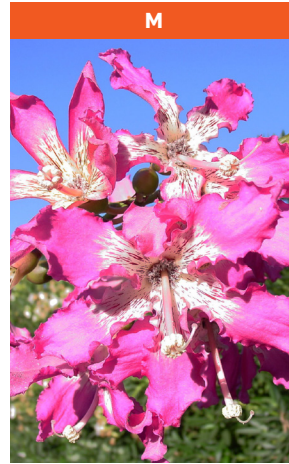

A

Agave dasyliroides

Native to Mexico
Single stemless rosette to 3 ft. Ø
Full sun to partial shade
Hardy to 25° F

D

Colletia paradoxa

(Anchor Plant)
Native to Uruguay & southern Brazil
Shrub to 8 ft.
Full sun
Hardy to upper teens F

G

Eucalyptus polyanthemos

(Silver Dollar Gum)
Native to Australia
Tree to 75 ft.
Full sun to partial shade
Hardy to 18° F

J

***Opuntia leucotricha* (fruit)**

Native to central Mexico
Tree-like growth to 12' tall
Full sun
Hardy to 20° F

M

Ceiba speciosa

(*Chorisia speciosa*;
Silk-floss tree)
Native to South America
Tree to 50 ft.
Full sun
Hardy to low 20's

B

Epilobium canum

(California Fuchsia)
California native
Spreading perennial to 1½ ft. tall
Full sun
Hardy to mid-teens F