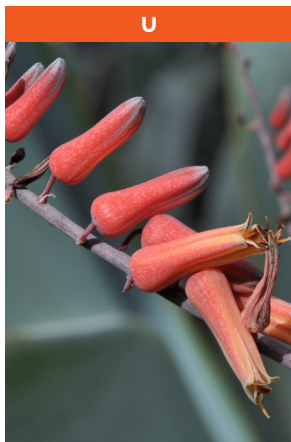

A

Agave dasyliroides

Native to Mexico
Single stemless rosette to 3 ft. Ø
Full sun to partial shade
Hardy to 25° F

D

Colletia paradoxa

(Anchor Plant)
Native to Uruguay & southern Brazil
Shrub to 8 ft.
Full sun
Hardy to upper teens F

O

Protea 'Mini King'

(Dwarf King Protea)
Native to South Africa
Shrub to 3 ft. tall
Hardy to 28° F

Echeveria 'Lace'

Hybrid with Mexican parentage
Single with short stem; heads 1 ft Ø
Partial shade
Hardy to 30° F

Chamelaucium 'Matilda'

Hybrid with Australian parentage
Shrub to 3 ft. tall
Full sun
Hardy to 27° F

Grevillea 'Kings Fire'

Hybrid; parents from Australia
Shrub to 5-6 ft. tall
Full sun
Hardy to 25° F

Senna artemisioides

Native to Australia
Shrub, to 6 ft. high
Full sun
Hardy to 15° F

Butia odorata (fruit)

(*Butia capitata*; Jelly Palm)
Native to South America
Palm to 20 ft. tall
Full sun
Hardy to upper teens °F

Aloe secundiflora