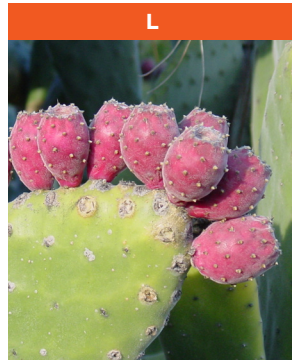

M

Ferocactus pottsii (fruit)

Native to northern Mexico
Barrel cactus, to 1½ ft. Ø
Full sun
Hardy to low 20's

B

Salvia mojaviensis hybrid

Hybrid with SW U.S.
parentage
Shrub to 4 ft. tall
Full sun
Hardy to low 20's F

K

Agave striata

Native to Mexico
Clumping, with heads to 2
ft. Ø
Full sun to partial shade
Hardy to 20° F

N

Ceiba speciosa

(*Chorisia speciosa*;
silk-floss tree)
Native to South America
Tree to 50 ft.
Full sun
Hardy to low 20's

C

Aloe rubroviolacea

Native to Yemen & Saudi
Arabia
Clumping; heads to 3 ft. Ø
Full sun
Hardy to low 20's

F

***Justicia californica*
'Tecate Gold'**

CA & AZ native
Shrub to 5 ft.
Full sun
Hardy to low 20's F

I

Dyckia niederleinii

Native to Argentina
Stemless clumper; rosettes
to 1½ ft. Ø
Full sun to partial shade
Hardy to low 20's F

L

Opuntia tomentosa (fruit)

Tree-like prickly pear
Native to Mexico
Full sun
Hardy to mid-20's