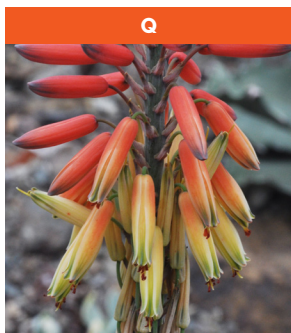

Silver Dollar Gum
Native to Australia
Tree to 75 ft.
Full sun to partial shade
Hardy to 18° F

J

Crassula sarcocaulis

Native to southeastern Africa
Shrub to 3 ft. high
Full sun to partial shade
Hardy to 20° F

M

Ferocactus pottsii (fruit)

Native to northern Mexico
Barrel cactus, to 1½ ft. Ø
Full sun
Hardy to low 20's

B

Salvia mojaviensis hybrid

Hybrid with SW U.S.
parentage
Shrub to 4 ft. tall
Full sun
Hardy to low 20's F

O

***Aloe castellorum x
labworana***

Hybrid; parents from Arabia
& Uganda
Stemless rosette to 2 ft. Ø
Full sun to part shade
Hardy to 30° F

Bulbine latifolia

Native to South Africa
Stemless clumper
Part shade to full sun
Hardy to mid-20's

Aloe [pictifolia x (framesii x aculeata)]

Hybrid; parents native to South Africa
Rosette to 1 ft. Ø
Full sun to partial sun
Hardy to 27° F

Aloe humilis x africana

Hybrid; parents from S. Africa
Stemless clumper; rosettes to 8" Ø
Full sun to part shade
Hardy to 25° F