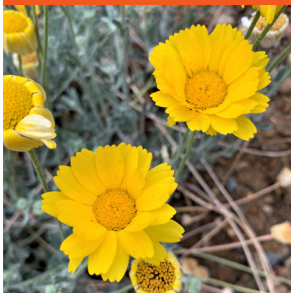

A

Baileya multiradiata

Native to SW U.S.A. & Mexico
Perennial to 2 ft. tall
Full sun
Hardy to 10° F

D

Eriocephalus africanus

Native to South Africa
Shrub to 3 ft.
Full sun to partial shade
Hardy to 25° F

G

Eucalyptus polyanthemos

Silver Dollar Gum
Native to Australia
Tree to 75 ft.
Full sun to partial shade
Hardy to 18° F

J

Crassula sarcocaulis

Native to southeastern Africa
Shrub to 3 ft. high
Full sun to partial shade
Hardy to 20° F

M

Ferocactus pottsii (fruit)

Native to northern Mexico
Barrel cactus, to 1½ ft. Ø
Full sun
Hardy to low 20's

B

Salvia mojaviensis hybrid

Hybrid with SW U.S.
parentage
Shrub to 4 ft. tall
Full sun
Hardy to low 20's F

K

Agave striata

Native to Mexico
Clumping, with heads to 2
ft. Ø
Full sun to partial shade
Hardy to 20° F

N

Ceiba speciosa

(*Chorisia speciosa*;
silk-floss tree)
Native to South America
Tree to 50 ft.
Full sun
Hardy to low 20's