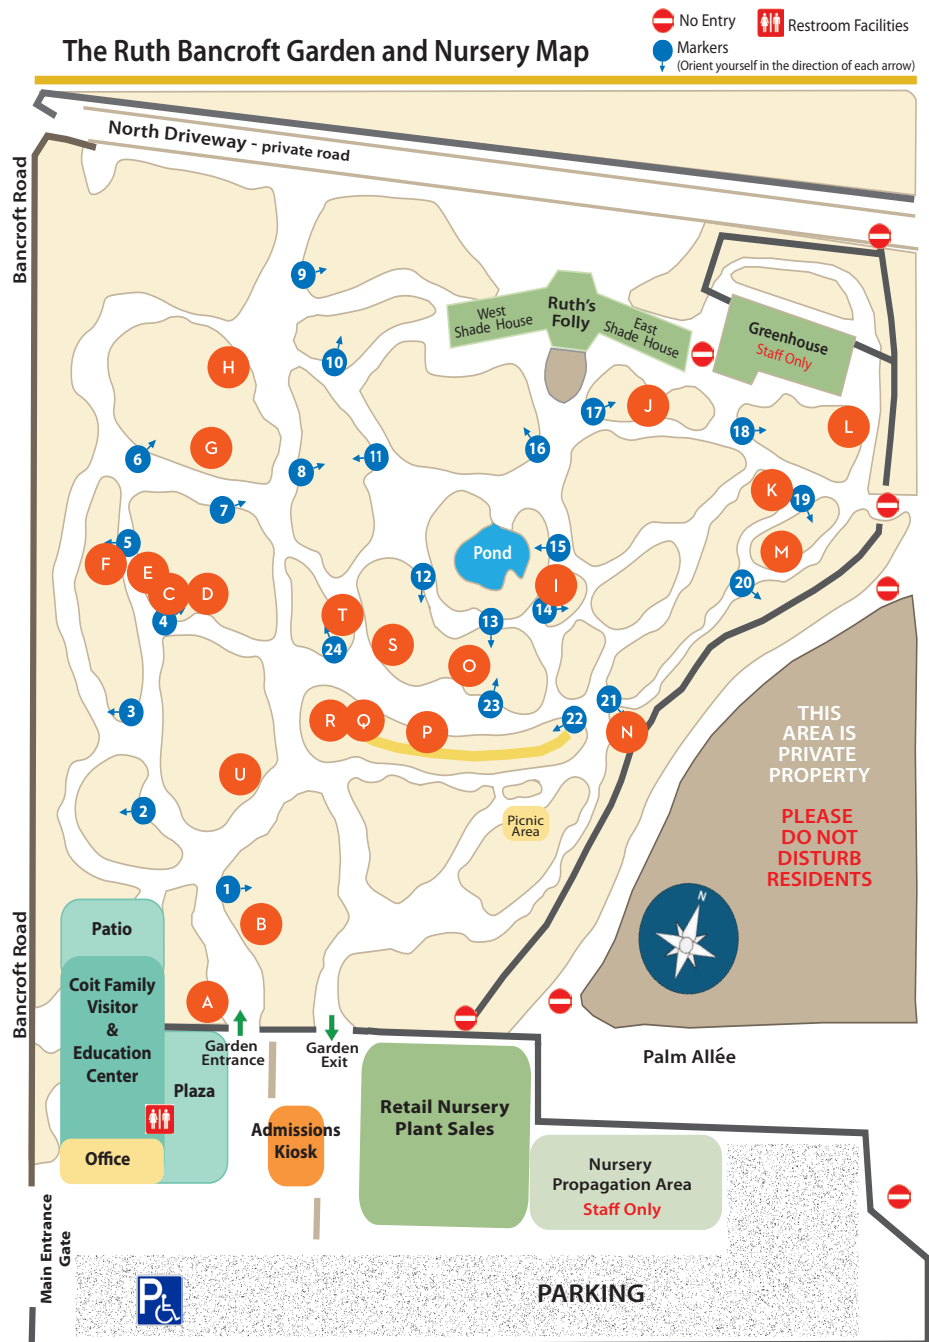

Chamelaucium 'Matilda'

Hybrid with Australian parentage
Shrub to 3 ft. tall
Full sun
Hardy to 27° F

Grevillea 'Kings Fire'

Hybrid; parents from Australia
Shrub to 5-6 ft. tall
Full sun
Hardy to 25° F

Senecio decaryi

Native to Madagascar
Shrub to 3 ft. tall
Full sun to partial shade
Hardy to 27° F

WHAT'S IN BLOOM
Information Key

This plant or a similar variety is available for purchase in our nursery

indicates diameter