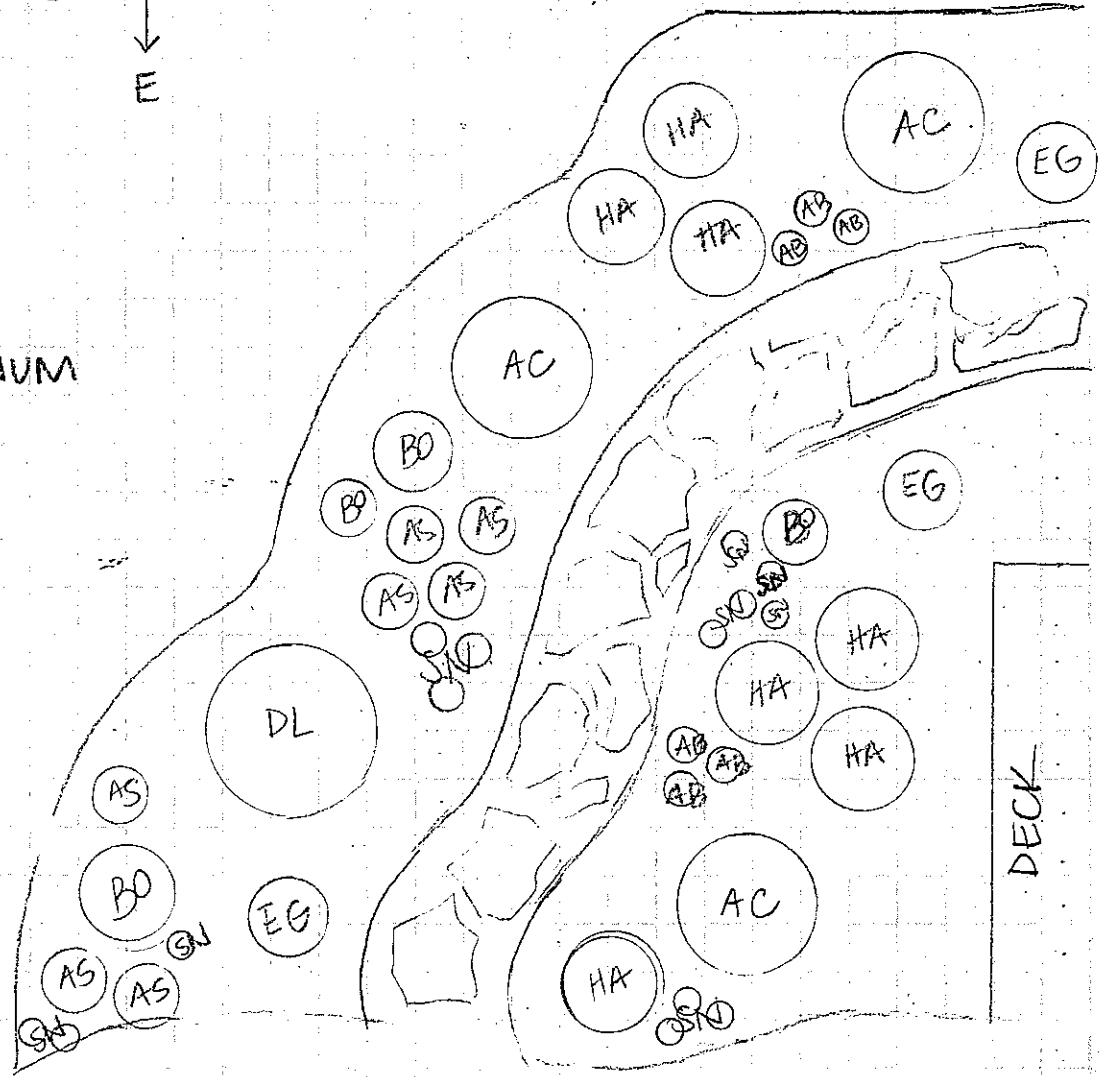

Ruth Bancroft Garden & Nursery
 1552 Bancroft Rd., Walnut Creek, CA 94598
 (925) 944-9352
 ruthbancroftgarden.org

landscapedesign@ruthbancroftgarden.org

- BO BOULDER
- HA HESPERALOE
- DL DASYLIRION LONGISSIMUM
- AS ALOE SUNSET SAFARI
- AC AGAVE CORNEIUS
- EG ECHINOCACTUS GRUSONII
- AB ALOE BREVIFOLIA
- SN SEDUM NUSSBAUMERIANUM

PATIO

DECK

SCALE
 1/4" = 1 FOOT

RUTH BANCROFT
 GARDEN & NURSERY

MEGHAN [REDACTED]
 FINAL DESIGN PROJECT
 2021