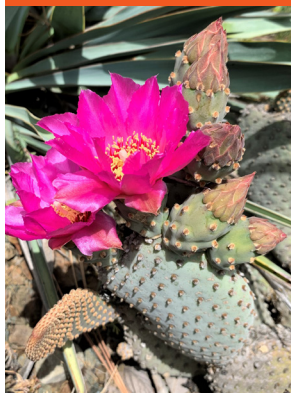

A

Penstemon spectabilis

CA Native (also Baja California)
Perennial to 4 ft. tall
Full sun
Hardy to 10° F

D

Euphorbia antispyhilitica

Native to USA SW & N. Mexico
Clumping perennial to 3 ft. tall
Full sun to partial shade
Hardy to 15° F

G

Lepechinia fragrans

California native
Shrub to 4-5 ft. tall
Full sun to partial sun
Hardy to 20° F

J

Aloe buhrii

Native to South Africa
Single or few-headed clump
Stemless rosette to 2-3 feet Ø
Full sun
Hardy to low 20's

M

Leucospermum 'Brandi Dela Cruz'

Hybrid with South African parentage
Shrub to 4-5 feet tall
Full sun
Hardy to 25° F

B

Diplacus bifidus

(*Mimulus bifidus*)
CA Native
Shrub to 2 ft. tall
Partial shade
Hardy to 0° F

E

Yucca rigida

Native to Mexico
To 15' tall
Hardy to teens

H

Opuntia basilaris

(Beaver-tail cactus)
Native to USA Southwest & Mexico
Full sun
Hardy to 0° F

K

Leucospermum reflexum