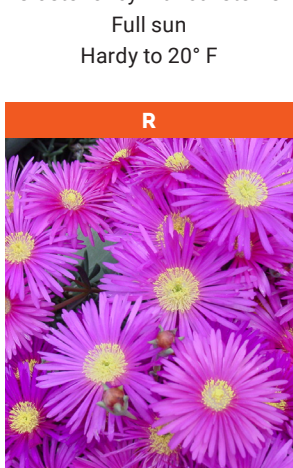

R

Lampranthus spectabilis

Purple Ice Plant
Native to South Africa
Spreading ground cover
Full sun
Hardy to low 20's F