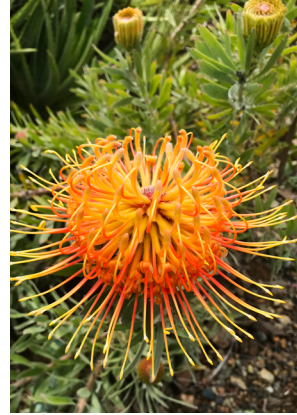

A

Penstemon spectabilis

CA Native (also Baja California)
Perennial to 4 ft. tall
Full sun
Hardy to 10° F

D

Euphorbia antispyhilitica

Native to USA SW & N. Mexico
Clumping perennial to 3 ft. tall
Full sun to partial shade
Hardy to 15° F

G

Lepechinia fragrans

California native
Shrub to 4-5 ft. tall
Full sun to partial sun
Hardy to 20° F

J

Aloe buhrii

Native to South Africa
Single or few-headed clump
Stemless rosette to 2-3 feet Ø
Full sun
Hardy to low 20's

M

Leucospermum 'Brandi Dela Cruz'

Hybrid with South African parentage
Shrub to 4-5 feet tall
Full sun
Hardy to 25° F

B

Diplacus bifidus

(*Mimulus bifidus*)
CA Native
Shrub to 2 ft. tall
Partial shade
Hardy to 0° F

E

Yucca rigida

Native to Mexico
To 15' tall
Hardy to teens

H

Opuntia basilaris

(Beaver-tail cactus)
Native to USA Southwest & Mexico
Full sun
Hardy to 0° F

K

Leucospermum reflexum