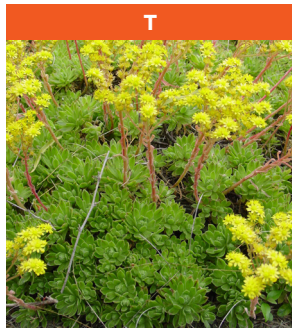

O

Yucca filifera

Native to Mexico
Tree-like to 25 ft. tall
Full sun to partial shade
Hardy to 20° F

P

Agave 'Blue Glow'

Hybrid with Mexican parentage
Stemless rosette to 2 ft. tall
Full sun to partial shade
Hardy to 25° F

S

Allium christophii

Native to Turkey, Iran, Turkmenistan
Bulb with flower stalk to 2 ft. tall
Full sun to partial shade
Hardy to well below 0° F

Q

Cleistocactus hyalacanthus

Native to Argentina & Bolivia
Cluster of cylindrical stems
Full sun
Hardy to 20° F