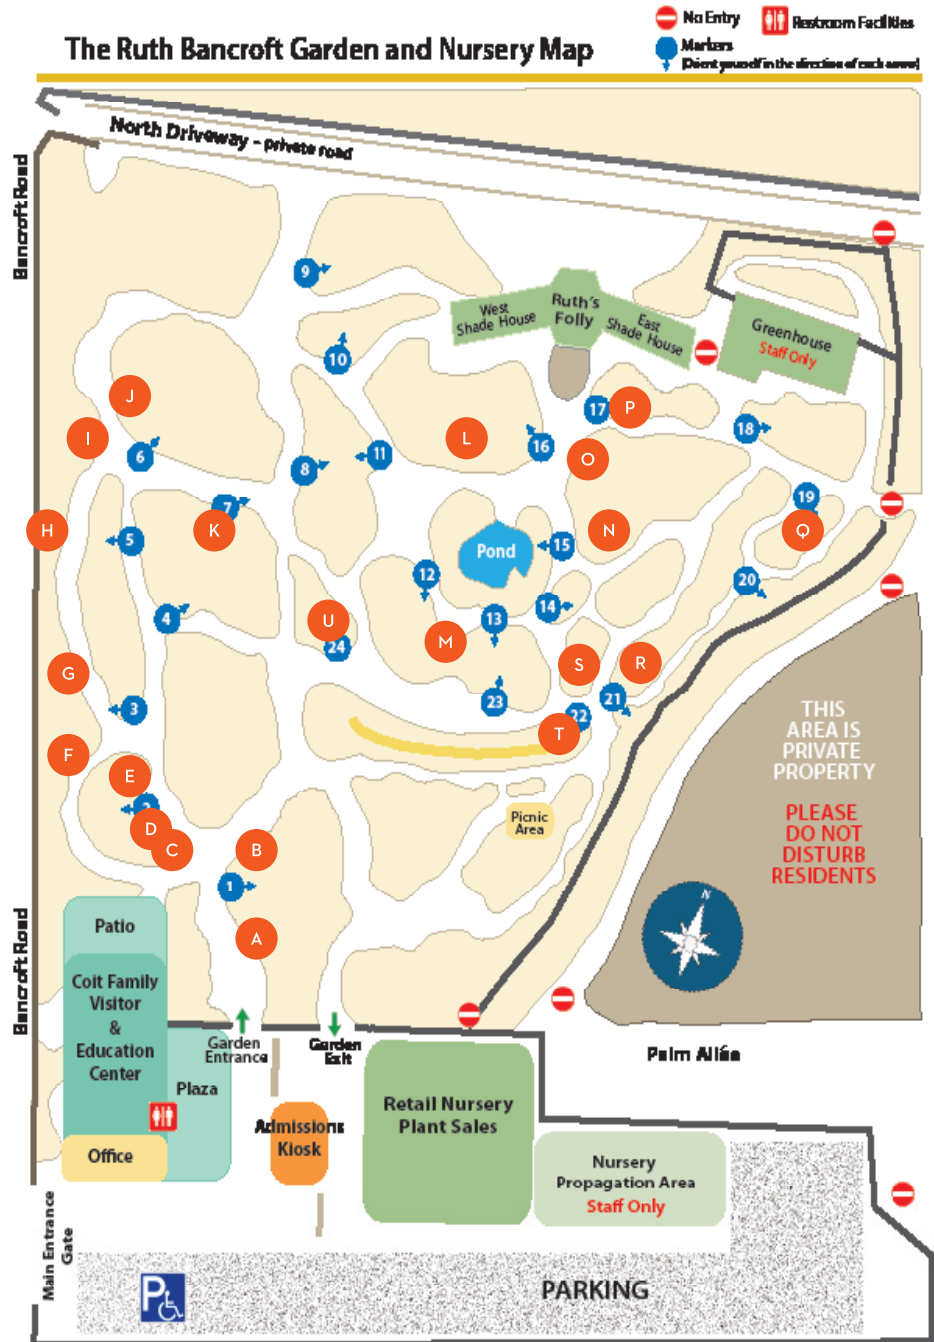

T

Aeonium simsii

Small clustering plant from the Canary Islands
Full sun to part shade
Hardy to mid-20's

R

Lampranthus spectabilis

Purple Ice Plant
Native to South Africa
Spreading ground cover
Full sun
Hardy to low 20's F

U

Grevillea 'Kings Fire'

Hybrid; parents from Australia
Shrub to 5-6 ft. tall
Full sun

The Ruth Bancroft Garden and Nursery Map

WHAT'S IN BLOOM
Information Key

This plant or a similar variety is available for purchase in our nursery