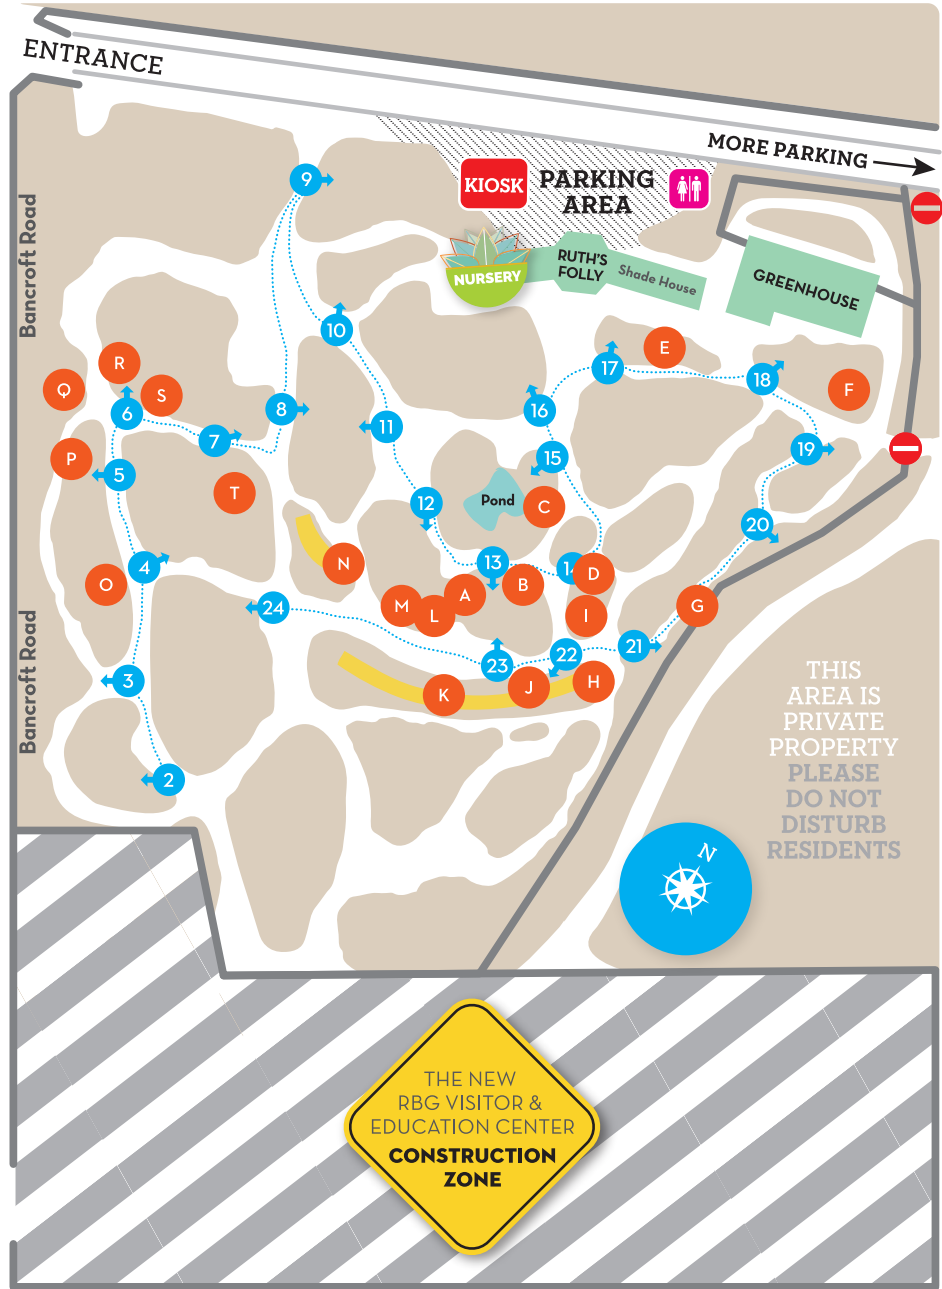

Native to western South Africa
Solitary stemless rosettes to 4 ft. Ø
Full sun to partial shade
Hardy to 25 ° F

Q

Grevillea petrophiloides
'Big Bird'

Native to western Australia
Shrub to 5' high; flower stalks to 8'
Full sun
Hardy to 25° F

T

Leucospermum 'Succession'

Hybrid; parents native to South Africa
Shrub, to 6 ft. high
Full sun
Hardy to 26° F

R

Aloe buhrii

Native to South Africa
Single or few-headed clump
Stemless rosette to 2-3 feet Ø
Full sun
Hardy to low 20's

The Ruth Bancroft Garden WHAT'S IN BLOOM MAP

Restroom Facilities Do Not Enter Markers (orient yourself in the direction of each arrow)

WHAT'S IN BLOOM
Information Key

This plant or a similar variety is available for purchase in our nursery