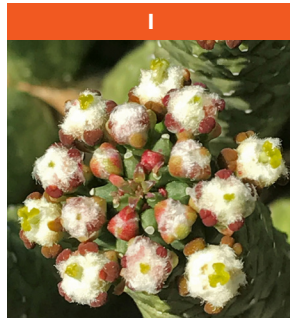

Leucospermum 'Brandi'

Hybrid with South African parentage
Shrub to 4-5 feet tall
Full sun
Hardy to 25° F

Aloe maculata hybrid

Hybrid; full parentage unknown
Stemless clumper
Full sun to partial shade
Hardy to 20° F

Puya berteroniana

Native to Chile
Large bromeliad; clumps to 5' tall
Full sun
Hardy to 20° F

Euphorbia inermis var. huttonae

Native to South Africa
Stemless "medusoid" euphorbia to 1½ ft. Ø
(central head & snake-like arms)
Full sun
Hardy to upper teens

Agave xylonacantha

Native to eastern Mexico
Single to several-headed; rosettes to 2-3 ft. Ø
Full sun to partial shade
Hardy to low 20's F

Fouquieria splendens

Native to SW U.S. & northern Mexico
Clump of spiny branches to 12 ft.
Full sun
Hardy to 15° F

Phlomis fruticosa

Native to Mediterranean
Shrub to 4 ft. tall
Full sun
Hardy to upper teens F

Aeonium simsii

Small clustering plant from the Canary Islands
Full sun to partial shade
Hardy to mid-20's

Euphorbia esculenta