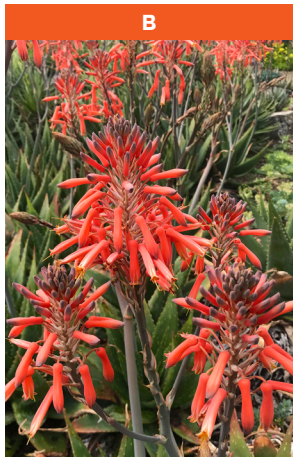

Leucospermum 'Brandi'

Hybrid with South African parentage
Shrub to 4-5 feet tall
Full sun
Hardy to 25° F

Aloe maculata hybrid

Hybrid; full parentage unknown
Stemless clumper
Full sun to partial shade
Hardy to 20° F

Puya berteroniana

Native to Chile
Large bromeliad; clumps to 5' tall
Full sun
Hardy to 20° F

Euphorbia inermis var. huttonae

Native to South Africa
Stemless "medusoid" euphorbia to 1½ ft. Ø
(central head & snake-like arms)
Full sun
Hardy to upper teens

Agave xylonacantha

Native to eastern Mexico
Single to several-headed; rosettes to 2-3 ft. Ø
Full sun to partial shade
Hardy to low 20's F

Fouquieria splendens

Native to SW U.S. & northern Mexico
Clump of spiny branches to 12 ft.
Full sun
Hardy to 15° F

Aloe plicatilis

Native to South Africa
Well-branched shrub or small tree to 10 ft.
Full sun to partial shade
Hardy to upper 20's

Agave mitis

(synonym: *Agave celsii*)
Native to eastern Mexico
Rosettes to 2' across, eventually forming a large clump
Full sun to partial shade
Hardy to mid-20's