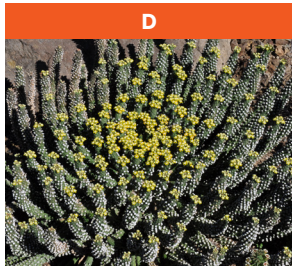

Leucospermum 'Brandi'

Hybrid with South African parentage
Shrub to 4-5 feet tall
Full sun
Hardy to 25° F

Aloe maculata hybrid

Hybrid; full parentage unknown
Stemless clumper
Full sun to partial shade
Hardy to 20° F

Puya berteroniana

Native to Chile
Large bromeliad; clumps to 5' tall
Full sun
Hardy to 20° F

Euphorbia inermis var. huttonae

Native to South Africa
Stemless "medusoid" euphorbia to 1½ ft. Ø
(central head & snake-like arms)
Full sun
Hardy to upper teens

Agave xylonacantha

Native to eastern Mexico
Single to several-headed; rosettes to 2-3 ft. Ø
Full sun to partial shade
Hardy to low 20's F

Fouquieria splendens

Native to SW U.S. & northern Mexico
Clump of spiny branches to 12 ft.
Full sun
Hardy to 15° F

Aloe plicatilis

Native to South Africa
Well-branched shrub or small tree to 10 ft.
Full sun to partial shade
Hardy to upper 20's

Agave mitis

(synonym: *Agave celsii*)
Native to eastern Mexico
Rosettes to 2' across, eventually forming a large clump
Full sun to partial shade
Hardy to mid-20's