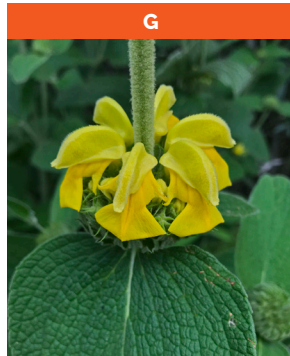

Leucospermum 'Brandi'

Hybrid with South African parentage
Shrub to 4-5 feet tall
Full sun
Hardy to 25° F

Aloe maculata hybrid

Hybrid; full parentage unknown
Stemless clumper
Full sun to partial shade
Hardy to 20° F

Puya berteroniana

Native to Chile
Large bromeliad; clumps to 5' tall
Full sun
Hardy to 20° F

Euphorbia inermis var. huttonae

Native to South Africa
Stemless "medusoid" euphorbia to 1½ ft. Ø
(central head & snake-like arms)
Full sun
Hardy to upper teens

Agave xylonacantha

Native to eastern Mexico
Single to several-headed; rosettes to 2-3 ft. Ø
Full sun to partial shade
Hardy to low 20's F

Fouquieria splendens

Native to SW U.S. & northern Mexico
Clump of spiny branches to 12 ft.
Full sun
Hardy to 15° F