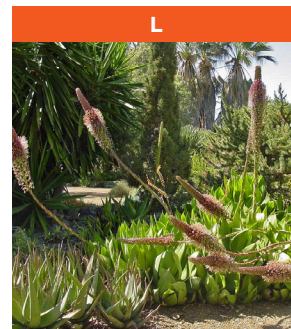

Leucospermum 'Brandi'

Hybrid with South African parentage
Shrub to 4-5 feet tall
Full sun
Hardy to 25° F

Aloe maculata hybrid

Hybrid; full parentage unknown
Stemless clumper
Full sun to partial shade
Hardy to 20° F

Phlomis fruticosa

Native to Mediterranean
Shrub to 4 ft. tall
Full sun
Hardy to upper teens F

Aeonium simsii

Small clustering plant from the Canary Islands
Full sun to partial shade
Hardy to mid-20's

Euphorbia esculenta

Native to South Africa
Stemless rosette to 2 ft. Ø
Full sun
Hardy to low 20's F

Agave gypsophila

Native to southern Mexico
Clumper; stemless rosettes to 4 ft. Ø
Full sun to partial shade
Hardy to upper 20's F

Aloe plicatilis

Native to South Africa
Well-branched shrub or small tree to 10 ft.
Full sun to partial shade
Hardy to upper 20's

Agave mitis

(synonym: *Agave celsii*)
Native to eastern Mexico
Rosettes to 2' across, eventually forming a large clump
Full sun to partial shade
Hardy to mid-20's