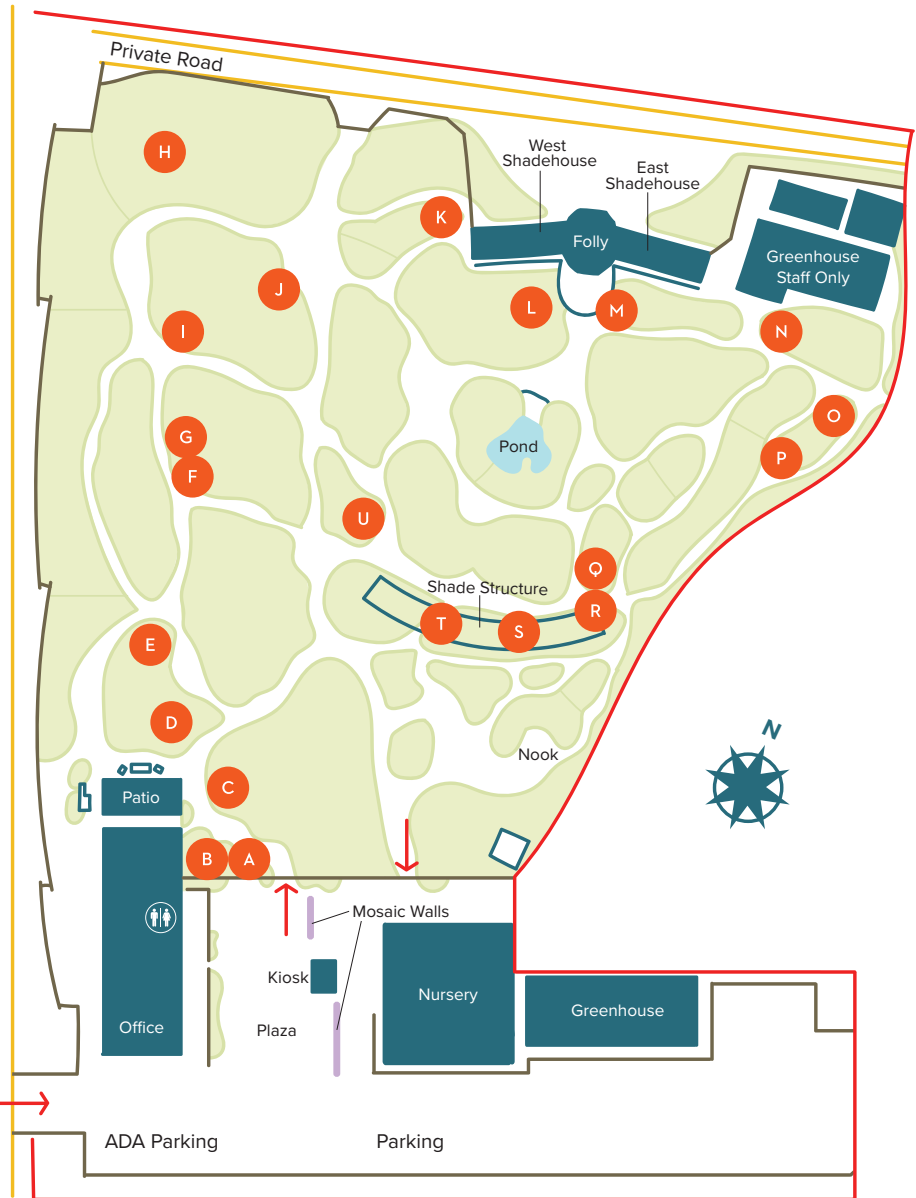

T

*Cotyledon pendens*

Native to South Africa  
Dwarf clumper with pendent stems  
Partial shade (or full sun coastal)  
Hardy to upper 20's F

R

*Malephora crocea*

Carpet plant with trailing stems  
Native to South Africa  
Full Sun  
Hardy to low 20's F

U

*Grevillea 'Kings Fire'*

Hybrid; parents from Australia  
Shrub to 5-6 ft. tall  
Full sun  
Hardy to 25 °F

Scan the code to learn how you can support the Garden with a membership.

WHAT'S IN BLOOM  
Information Key