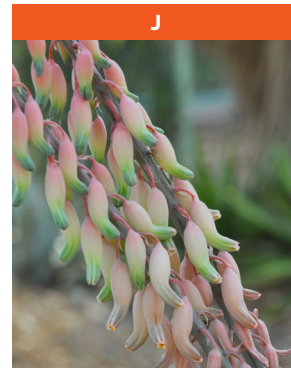

***Agave franzosinii***

Cultivated plant; probably Mexican origin  
Giant clumper  
Full sun to part shade  
Hardy to 20° F

***Eriogonum arborescens***

California Native  
Shrub to 3-4 ft. tall  
Full sun  
Hardy to upper teens °F

***Salvia pachyphylla***

Native to California, Nevada, Arizona  
Small shrub to 3ft tall  
Full sun  
Hardy to 0° F

***Agave ovatifolia***

Native to NE Mexico  
Solitary rosette to 6 ft  
Full sun to partial shade  
Hardy to upper teens F

***Aloe 'Hellskloof Bells'***

Hybrid with South African parentage  
Clumper with upright short stems  
Full sun to part shade  
Hardy to mid-20's F

***Gasteria excelsa***

Native to South Africa  
Single stemless rosette to 2½ ft. θ  
Share to part sun  
Hardy to mid-20's F

***Poliomintha maderensis 'Lavender Spice'***

Native to northern Mexico  
Shrub to 3 ft. tall  
Full sun to partial shade  
Hardy to low teens F

***Erythrina 'bidwill'***

Hybrid (1 parent S. American, 1 N. American)  
Deciduous shrub to 8ft. tall  
Full sun  
Hardy to 20° F