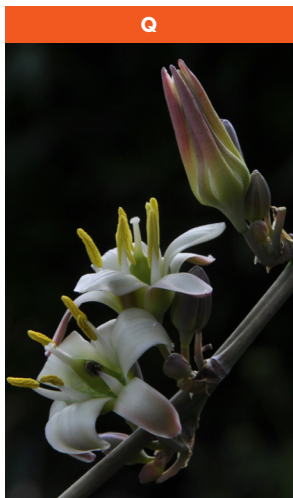

Q

Hesperaloe nocturna

Native to Sonora, Mexico
Stemless clump to 6 ft. Ø
Full sun to partial shade
Hardy to 10°F