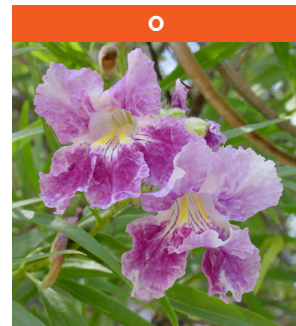

I
NURSERY

Aloe 'Hellskloof Bells'

Hybrid with South African parentage
Clumper to 3 ft. tall
Full sun
Hardy to mid 20's° F

L

Puya alpestris

Native to central Chile
Clumper to 3 ft. tall, flowers to 5 ft.
Full sun
Hardy to low 20's F

O

Chilopsis linearis

(*Desert Willow*)
Native to SW U.S. & northern Mexico
Tree to 25' tall
Full sun
Hardy to 20° F

P

Ferocactus pottsii

Native to northern Mexico
Barrel cactus, to 1½ ft. Ø
Full sun
Hardy to low 20's