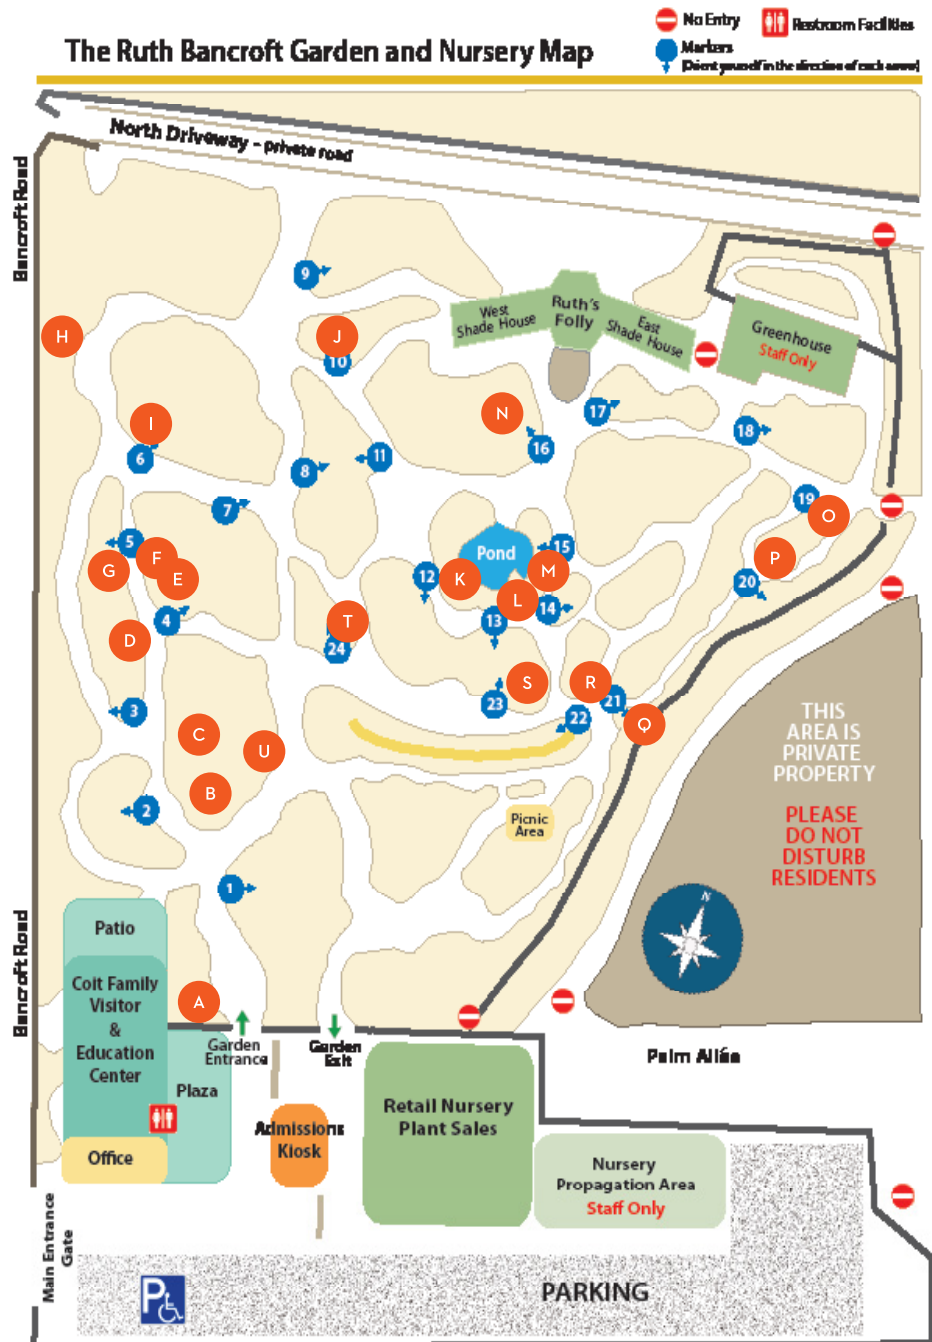

The Ruth Bancroft Garden and Nursery Map

WHAT'S IN BLOOM
Information Key

This plant or a similar variety is available for purchase in our nursery

indicates diameter