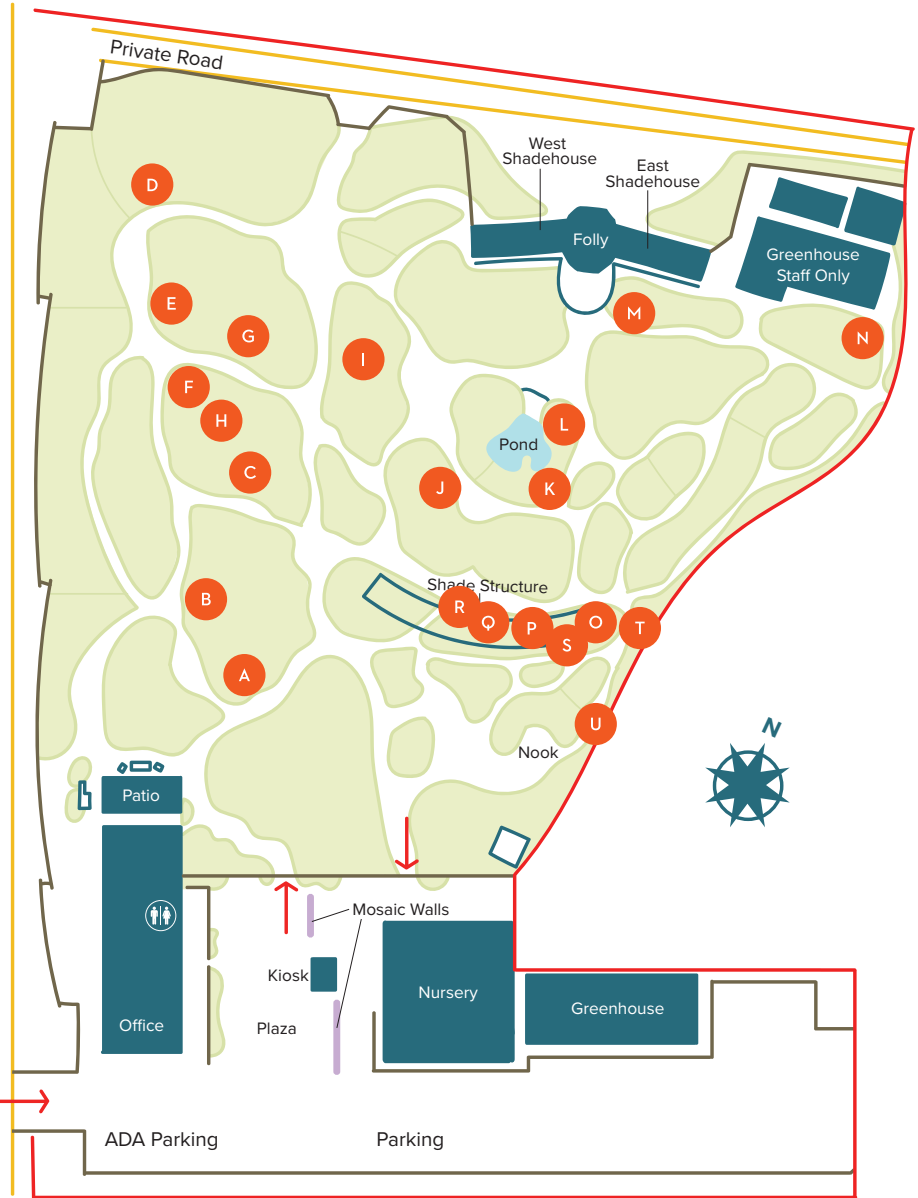

Native to Ethiopia
Stemless rosette to 2 ft. ̸
Full sun to partial shade
Hardy to 27° F

S

Kalanchoe marnieriana

Native to Madagascar
Forms clump to 2 ft. tall
Partial shade
Hardy to 28° F

Q

Kalanchoe sexangularis

Native to South Africa
Shrub to 3 ft. tall
Partial shade
Hardy to 25° F

T

Nerine humilis

Native to South Africa
Clumping bulb
Full sun to partial shade
Hardy to 20° F

R

Euphorbia clandestina

Native to South Africa
Erect cylindrical succulent
stem to 2 ft. tall
Full sun to partial shade
Hardy to 25° F

U

Tagetes lemmonii

Bush Marigold
Bush to 5-6 ft. tall
Native to Mexico
Full sun to partial shade
Hardy to 18° F

Scan the code to learn how you can support the Garden with a membership.

WHAT'S IN BLOOM
Information Key

This plant or a similar variety is available for purchase in the Nursery.

This plant was hybridized by Brian Kemble (Curator).

Indicates diameter.