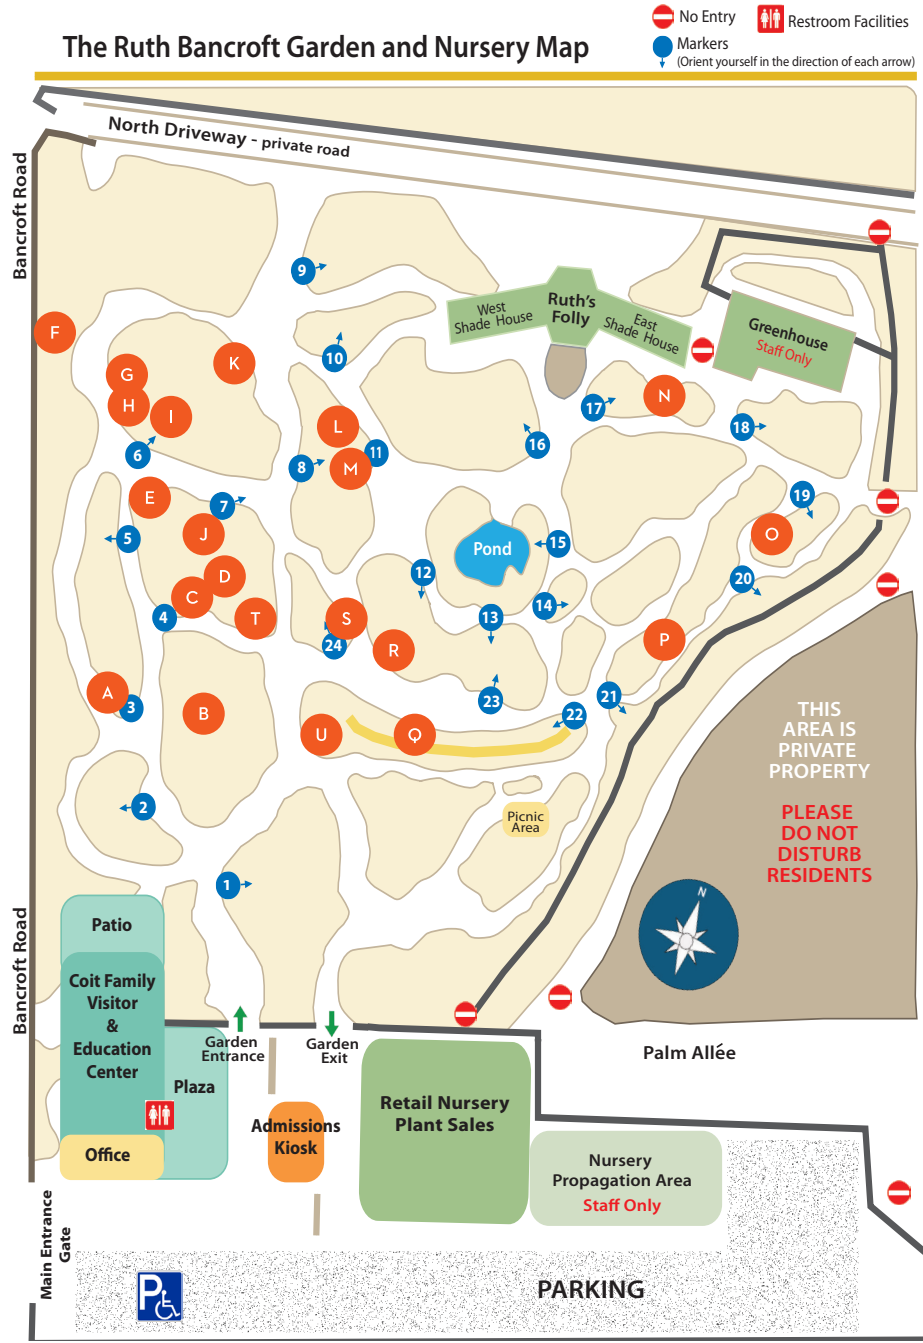

WHAT'S IN BLOOM
Information Key

This plant or a similar variety is available for purchase in our nursery

indicates diameter