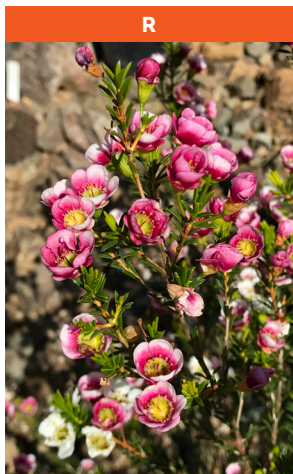

O

***Deueroconia brevifolia***

*Abromeitiella brevifolia*  
Native to Argentina & Bolivia  
Mound of tiny heads to 3 ft. tall  
Sun or part shade  
Hardy to 20° F

**Opuntia gomei 'Old Mexico'**  
(fruit)

Native to S. Texas & NE Mexico  
Shrubby prickly-pear to 4-5 ft. tall  
Full sun to partial shade  
Hardy to low teens F

**Bulbine latifolia**

Native to South Africa  
Stemless clumper  
Part shade to full sun  
Hardy to mid-20's