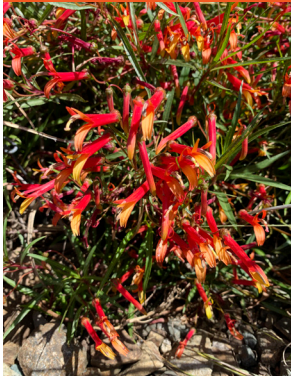

A

***Lobelia laxiflora***

Native to Arizona & Mexico  
Perennial to 3 ft. tall  
Full sun to partial shade  
Hardy to low teens

B

***Arctostaphylos 'Austin Griffiths'***

Hybrid; parents are CA natives  
Shrub to 10' tall  
Full sun  
Hardy to 10° F

C

***Eriosephalus africanus***

Native to South Africa  
Shrub to 3 ft.  
Full sun to partial shade  
Hardy to 25° F

D

***Aloe ferox***

Native to South Africa  
Single rosette to 4 ft. ̸, eventually to 12 ft. tall  
Full sun  
Hardy to mid 20's

E

***Cantua volcanica***

Native to Peru  
Perennial to 2 ft.  
Full sun to partial shade  
Hardy to 25° F

F

***Erica plukenetii***

Native to South Africa  
Shrub to 3 ft. tall  
Full sun to partial shade  
Hardy to upper 20's F