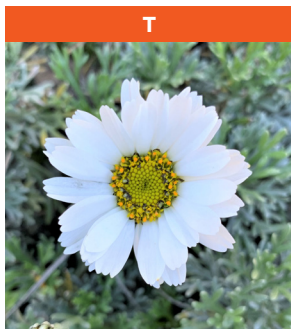

Rhodanthemum hosmariense

Moroccan Daisy
Native to Morocco
Low shrub to 1 ft. tall
Full sun
Hardy to 15° F