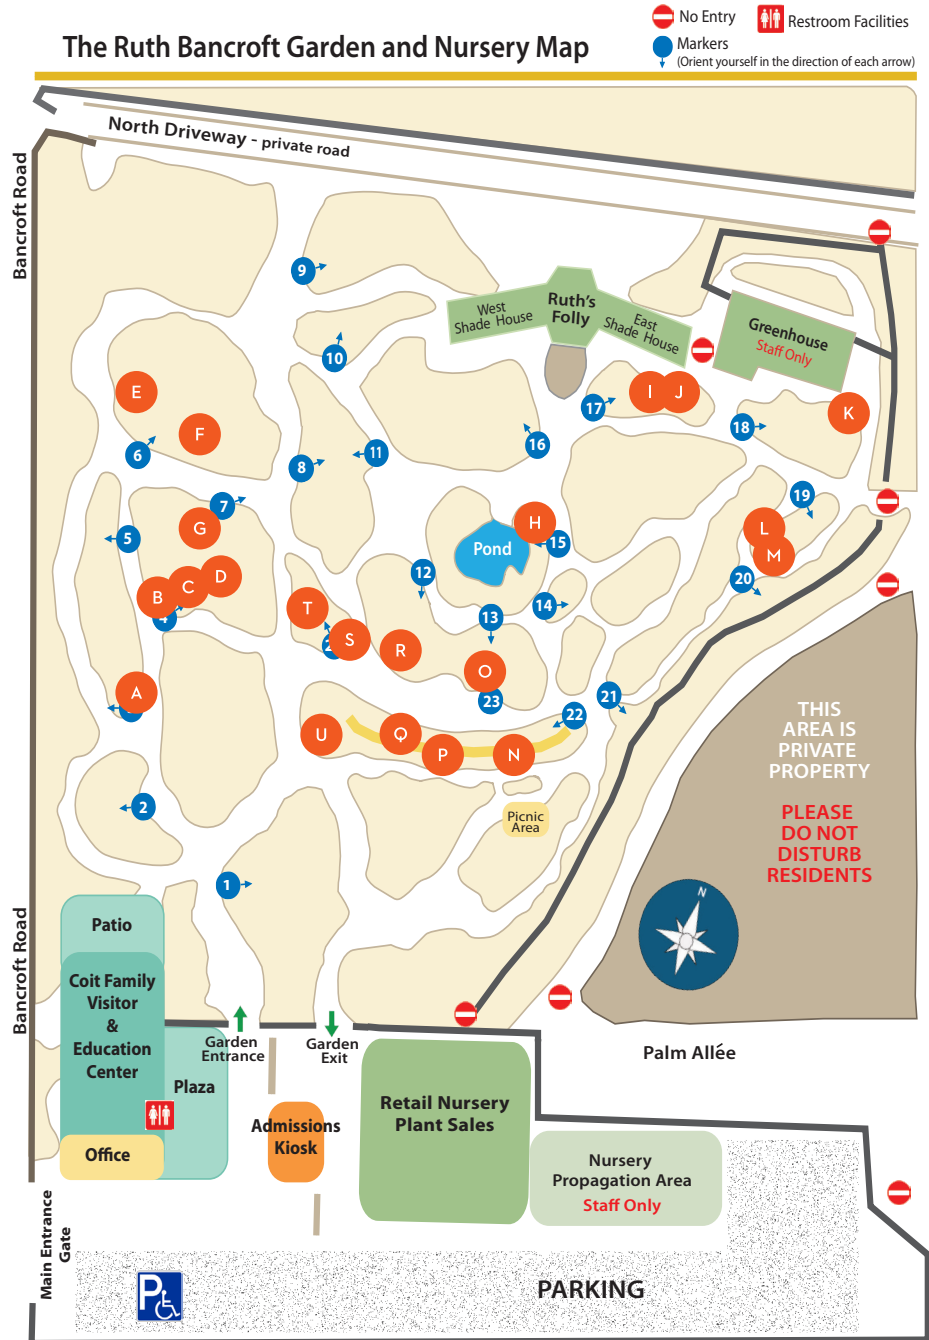

S

NURSERY

Grevillea 'Kings Fire'

Hybrid; parents from Australia
Shrub to 5-6 ft. tall
Full sun
Hardy to 25° F

Q

Bulbine latifolia

Native to South Africa
Stemless clumper
Part shade to full sun
Hardy to mid-20's

T

Senna artemisioides

Native to Australia
Shrub, to 6 ft. high
Full sun
Hardy to 15° F

R

NURSERY

Chamaelaucium 'Matilda'

Hybrid with Australian parentage
Shrub to 3 ft. tall
Full sun
Hardy to 27° F

U

Aloe suprafoliata

Native to South Africa
Stemless rosette to 2.5 ft. Ø
Full sun
Hardy to 25°

The Ruth Bancroft Garden and Nursery Map

WHAT'S IN BLOOM
Information Key

This plant or a similar variety is available for purchase in our nursery