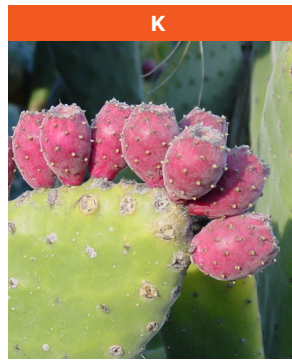

Aloe framesii

Native to South Africa
Stemless rosettes to 2 ft. 0
Full sun
Hardy to 25° F

Eucalyptus polyanthemus

Silver Dollar Gum
Native to Australia
Tree to 75 ft.
Full sun to partial shade
Hardy to 18° F

Aloe 'Tangerine'

Hybrid; parents native to South Africa
Multistemmed, to 8 ft. tall
Sun to part shade
Hardy to 24° F

Aloe mutabilis

Native to South Africa
Clump to 3 ft. tall
Full sun to partial shade
Hardy to low 20's

Hakea pycnoneura

Native to Western Australia
Shrub to 8 ft. tall
Full sun to partial shade
Hardy to mid-20's F

Hakea verrucosa

Native to Western Australia
Shrub to 10 ft. tall
Full sun
Hardy to 27° F

Opuntia tomentosa (fruit)

Tree-like prickly pear
Native to Mexico
Full sun
Hardy to mid-20's

Deuterocohnia brevifolia

Abromeitiella brevifolia
Native to Argentina & Bolivia
Mound of tiny heads to 3 ft. tall
Sun or part shade
Hardy to 20° F