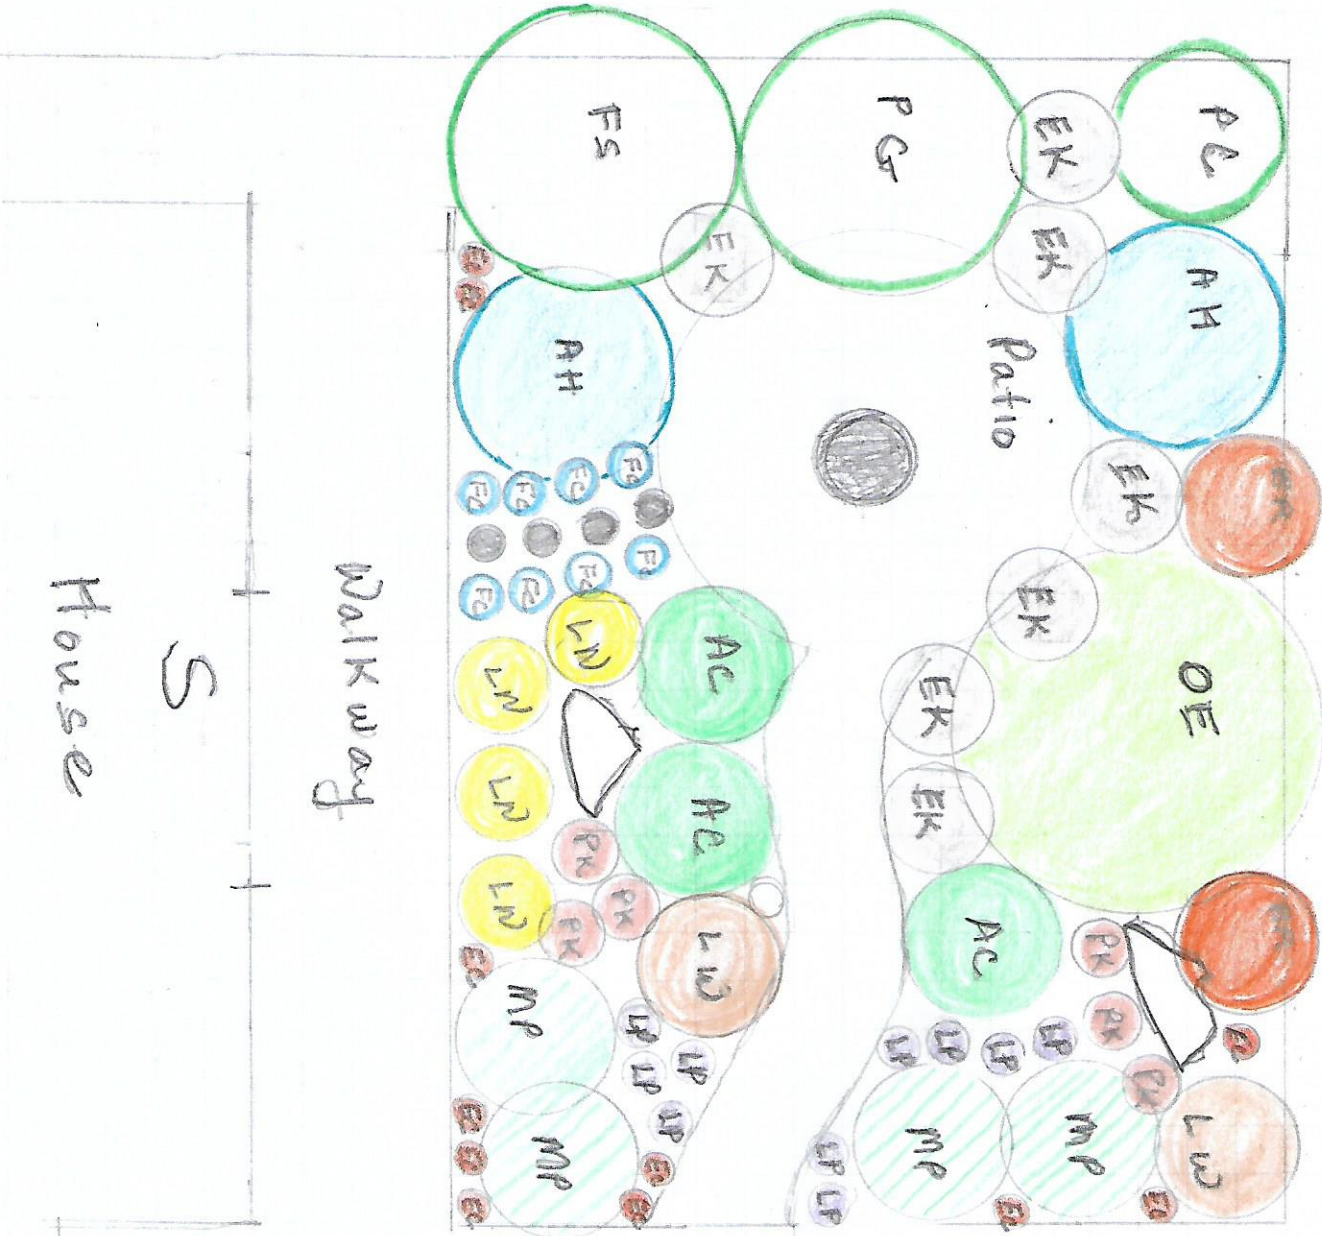

RUTH BANCROFT GARDEN & NURSERY

Ruth Bancroft Garden & Nursery  
1552 Bancroft Rd., Walnut Creek, CA 94598  
(925) 944-9352  
ruthbancroftgarden.org

landscapedesign@ruthbancroftgarden.org

W

N

E

House

Walkway

S

Patio

Zone 9

Scale

1/4" = 1'

24' by 17'

Existing trees

stepping stones

firepit

Boulders

slider