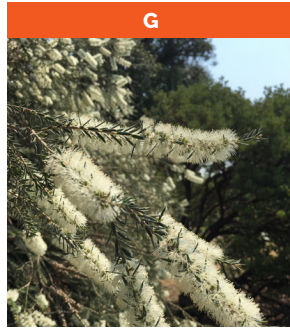

***Aloe cooperi***

Native to eastern South Africa  
Clump or erect narrow leaves to 4 ft. tall  
Full sun to partial shade  
Hardy to 25° F

***Penstemon baccharifolius 'Diablo'***

Native to Texas  
Perennial to 2 ft. tall  
Full sun to partial shade  
Hardy to 0° F

***Puya coerulea var. monteroana***

Native to Central Chile  
Stemless clumper to 3' tall  
Full sun to partial shade  
Hardy to 15° F

***Eriogonum arborescens***

California native  
Shrub to 3 – 4 ft. tall  
Full sun  
Hardy to upper teens F

***Aloe lavranosii***

Native to Yemen  
Stemless rosettes to 2 ft. tall  
Full sun  
Hardy to mid-20's F

***Echeveria peacockii hybrid***

Native to eastern Mexico  
Stemless rosettes to 3 – 4" Ø  
Partial shade  
Hardy to upper 20's F

***Melaleuca preissiana***

Native to SW Australia  
Tree to 10 ft. tall  
Full sun to partial shade  
Hardy to 20° F

***Tulista pumila***

Native to South Africa  
Rosettes to 8 in. high  
Shade to part sun  
Hardy to mid-20's F