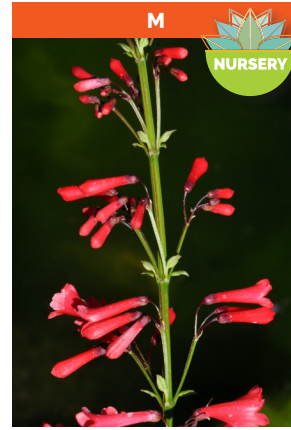

***Melaleuca preissiana***

Native to SW Australia  
Tree to 10 ft. tall  
Full sun to partial shade  
Hardy to 20° F

***Tulista pumila***

Native to South Africa  
Rosettes to 8 in. high  
Shade to part sun  
Hardy to mid-20's F

***Cotyledon orbiculata***

Native to South Africa  
Shrub to 3½ ft.  
Full sun  
Hardy to teens

***Agave americana 'Lemon Lime'***

Variegated form of species from Mexico  
Stemless rosettes to 6 ft. tall  
Full sun to partial shade  
Hardy to 20° F

***Dasylirion longissimum***

Native to eastern Mexico  
Rosettes to 9' Ø  
Full sun to partial shade  
Hardy to 15° F

***Russelia equisetiformis***

(Coral Fountain; Firecracker Plant)  
Native to Mexico  
Shrub to 4 – 5 ft.  
Full sun to partial shade  
Hardy to 25° F