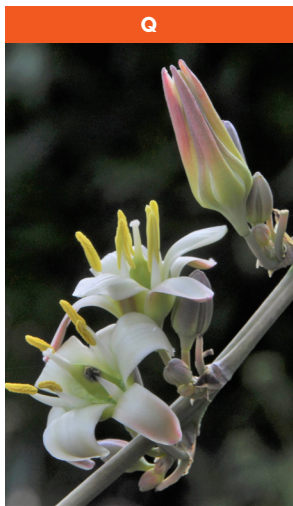

***Chilopsis linearis***

(Desert Willow)  
Native to SW U.S. & northern Mexico  
Tree to 25' tall  
Full sun  
Hardy to 20° F

**P**  
*Ferocactus pottsii*  
Native to northern Mexico  
Barrel cactus, to 1½ ft. Ø  
Full sun  
Hardy to low 20's F

**S**  
*Crassula perfoliata var. falcata*  
Native to South Africa  
Clumper to 1½ ft. tall  
Full sun to part shade  
Hardy to low 20's

**Q**  
*Hesperaloe nocturna*  
Native to Sonora, Mexico  
Stemless clump to 6 ft. Ø  
Full sun to partial shade  
Hardy to 10°F